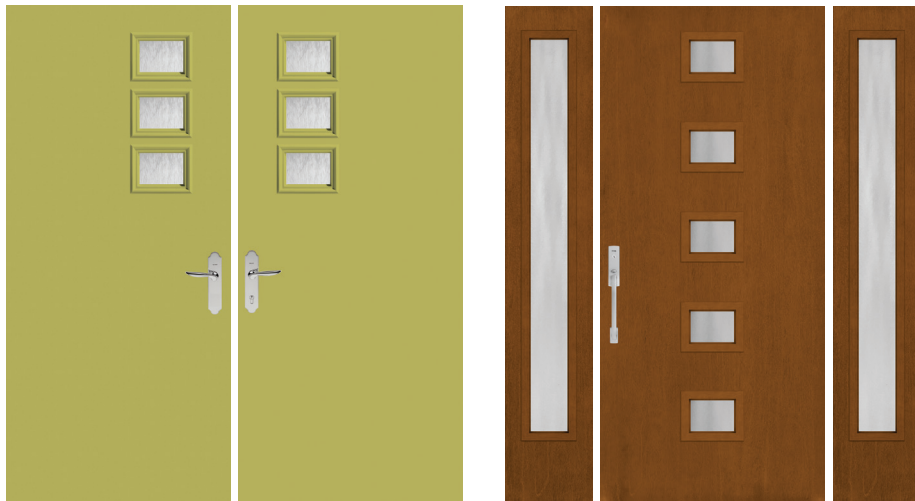

Key

- ★ Low-E Glass (LE)
- Black Nickel Caming (1D)
- ⋮ Brushed Nickel Caming (1C)
- ❖ Brass Caming (1A)
- ✕ Wrought Iron (1W)
- NEW Scrolled & Flat Advanta Lite Frame
- 6 WBDR / HVHZ Options

Privacy & Textured Glass Options

- XK = Reeded
- XE = Satin Etch
- XC = Chord
- XJ = Chinchilla
- XR = Rainglass
- XN = Granite

Door Material Options

Find the icon for the material you want. Then add the code to the front of the style number.

- FCM = Mahogany-Grained Fiberglass
- FC = Oak-Grained Fiberglass
- S = Smooth Fiberglass

Sidelites