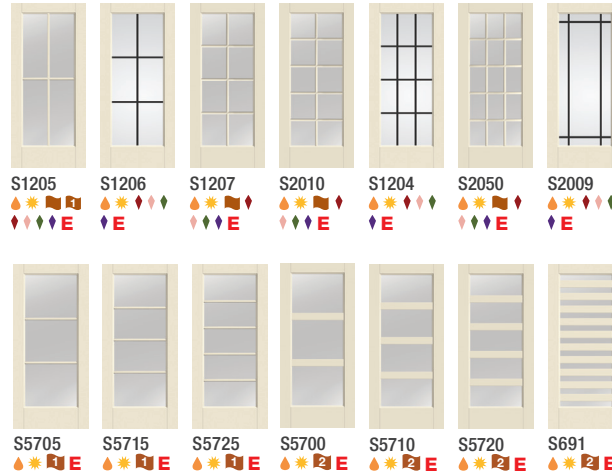

# Single Door Solutions

3'0" x 6'8" Door with 10" x 6'8" Sidelites

(For example only, product images show exterior side, all sidelites are shown in 14" width.)

# EnLiten™ Flush-Glazed Clear Glass with Divided Lites

Smooth-Star.