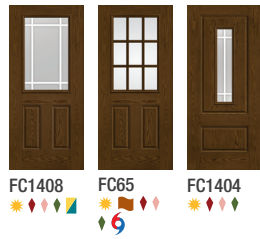

Key

- No Stile Lines
- ★ Low-E Glass (LE)
- ▭ Simulated Divided Lites (SDL)
- Flat or Contour White Grilles Between Glass (GBGF / GBGC)
- Flat Almond Grilles Between Glass (GBGF)
- Flat Bronze Grilles Between Glass (GBGF)
- Fixed Grilles (FXG)
- ▭ Flat Lite Frame
- ▭ NEW Scrolled & Flat Advanta Lite Frame
- 6 WBDR Options
- 6 WBDR / HVHZ Options
- E Elevated 10" Bottom Rail Options

Optional Dentil Shelves**

4-Block Dentil Shelf
Available for all Craftsman-style Fiber-Classic Mahogany Collection doors.

4-Block Dentil Shelf
Available for all Craftsman-style Smooth-Star doors.

Privacy & Textured Glass Options

Add the code to the blank in the style number for the desired door and glass combination.

- XK = Reeded
- XE = Satin Etch
- XC = Chord
- XJ = Chinchilla
- XR = Rainglass
- XN = Granite