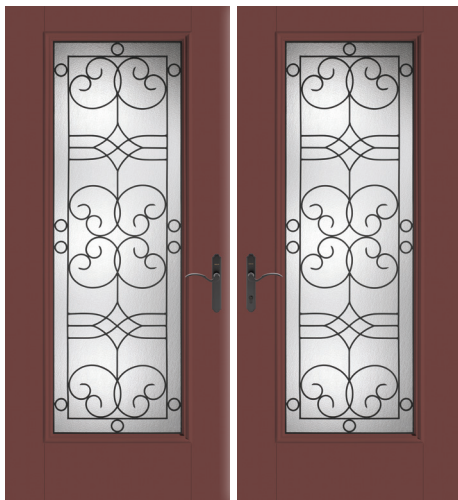

Sedona ♦ ::

Salinas® x

Saratoga™ ♦ ::

Key

- No Stile Lines
- ▲ Flush-Glazed Glass with Detailed Sticking (FG)
- ★ Low-E Glass (LE)
- Black Nickel Caming (1D)
- :: Brushed Nickel Caming (1C)
- ✕ Wrought Iron (1W)
- Simulated Divided Lites (SDL)
- Simulated Divided Lites (SDLF1)
- Simulated Divided Lites (SDLF2)
- Flat or Contour White Grilles Between Glass (GBGF / GBGC)
- Flat Almond Grilles Between Glass (GBGF)
- Flat Bronze Grilles Between Glass (GBGF)
- Flat or Contour Black Grilles Between Glass (GBGF / GBGC)
- NEW Scrolled & Flat Advanta Lite Frame
- 6 WBD / HVHZ Options
- E Elevated 10" Bottom Rail Options

Privacy & Textured Glass Options

Add the code to the blank in the style number for the desired door and glass combination.

- XK = Reeded
- XE = Satin Etch
- XC = Chord
- XJ = Chinchilla
- XR = Rainglass
- XN = Granite