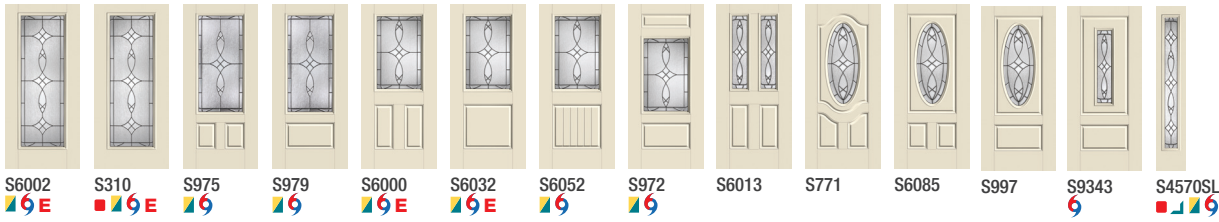

Smooth-Star.