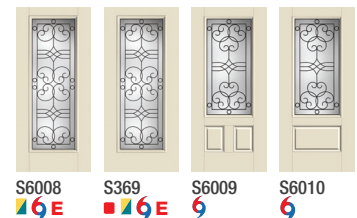

Smooth-Star.