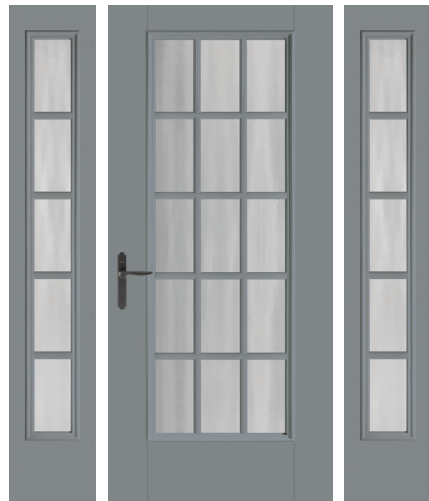

FCM6042_ FCM605_* FCM606_* FCM607_* FCM608_* FCM6124_SL* FCM6125_SL*

Fiber-Classic. Oak

Privacy & Textured Glass with Divided Lites