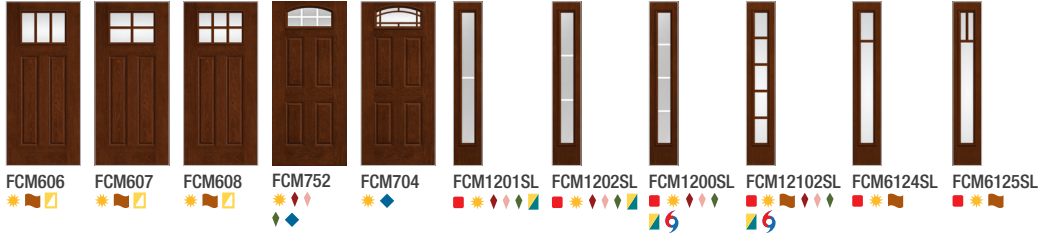

Fiber-Classic. Oak