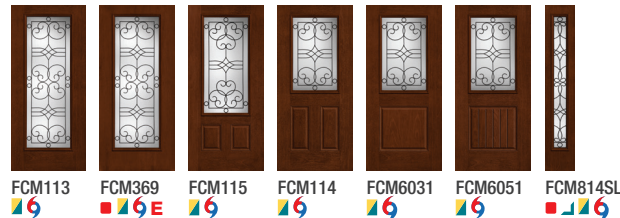

Fiber-Classic. Mahogany

Fiber-Classic. Oak