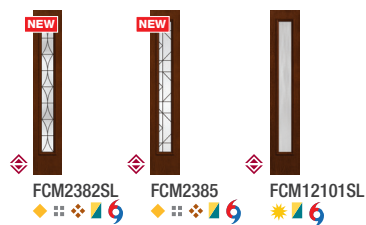

Key

- ★ Low-E Glass (LE)
- Black Nickel Caming (1D)
- ⋮ Brushed Nickel Caming (1C)
- ❖ Brass Caming (1A)
- ✕ Wrought Iron (1W)
- NEW Scrolled & Flat Advanta Lite Frame
- 6 WBDR / HVHZ Options

Privacy & Textured Glass Options

- XK = Reeded
- XE = Satin Etch
- XC = Chord
- XJ = Chinchilla
- XR = Rainglass
- XN = Granite

Door Material Options

Find the icon for the material you want. Then add the code to the front of the style number.

- FCM = Mahogany-Grained Fiberglass
- FC = Oak-Grained Fiberglass
- S = Smooth Fiberglass

Sidelites