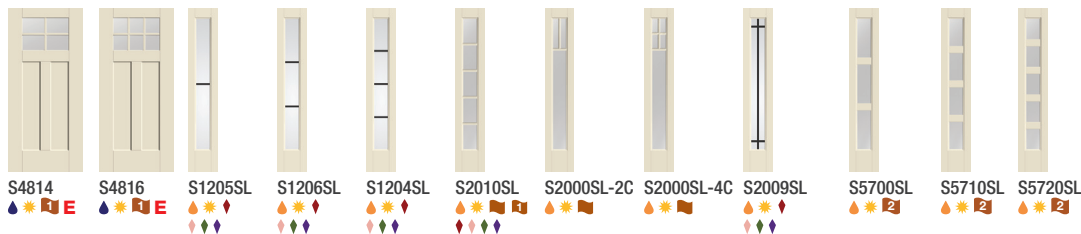

EnLiten™ Flush-Glazed Clear Glass with Divided Lites

Smooth-Star.

Key

- ▲ Flush-Glazed Glass with Detailed Sticking (FG)
- ▲ Flush-Glazed Glass with Square Sticking (FG)
- ★ Low-E Glass (LE)
- Simulated Divided Lites (SDL)
- Simulated Divided Lites (SDLF1)
- Simulated Divided Lites (SDLF2)
- Flat or Contour White Grilles Between Glass (GBGF / GBGC)
- Flat Almond Grilles Between Glass (GBGF)
- Flat Bronze Grilles Between Glass (GBGF)
- Flat or Contour Black Grilles Between Glass (GBGF / GBGC)
- E Elevated 10" Bottom Rail Options

Optional Dentil Shelves**

4-Block Dentil Shelf
Available for all Craftsman-style Smooth-Star doors.

Privacy & Textured Glass Options

Add the code to the blank in the style number for the desired door and glass combination.

- XK = Reeded
- XE = Satin Etch
- XC = Chord
- XJ = Chinchilla
- XR = Rainglass
- XN = Granite

EnLiten™ Flush-Glazed Clear Glass