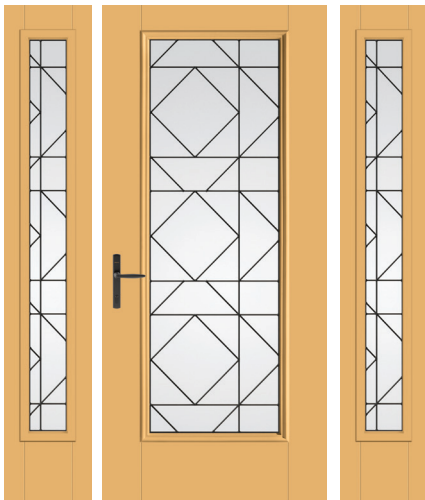

NEW Echelon

*Not available with Reeded (XK) glass.

**Not recommended for use behind storm doors or to be painted dark colors, if exposed to direct sunlight.