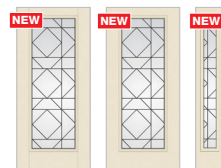

## NEW Echelon

Fiber-Classic. Mahogany

FCM2233 FCM2385 FCM2385SL

Fiber-Classic. Oak

FC2233 FC2385 FC2233SL

Smooth-Star.

S2233 S2385 S2385SL

\*Not available with Reeded (XK) glass.