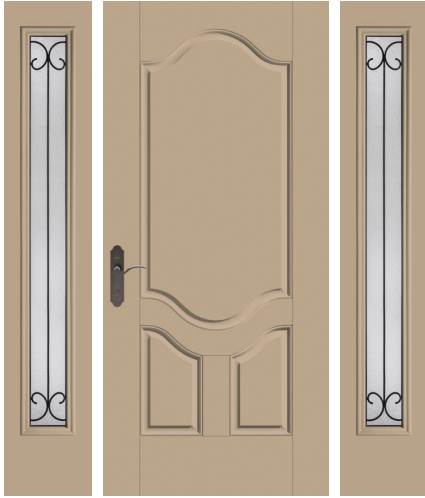

Single Door Solutions

3'0" x 6'8" Door with 10" x 6'8" Sidelites

(For example only, product images show exterior side, all sidelites are shown in 14" width.)

Solid Panel

Pair with any 10" sidelite.