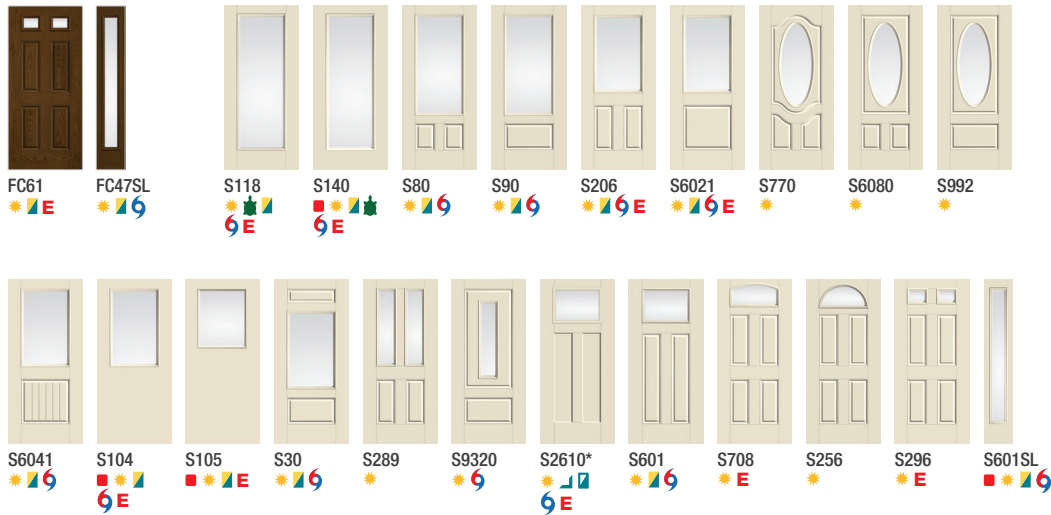

Key

- No Stile Lines
- ★ Low-E Glass (LE)
- ▲ Turtle Glass
- Simulated Divided Lites (SDL)
- Flat or Contour White Grilles Between Glass (GBGF / GBGC)
- Flat Almond Grilles Between Glass (GBGF)
- Flat Bronze Grilles Between Glass (GBGF)
- Flat or Contour Black Grilles Between Glass (GBGF / GBGC)
- Fixed Grilles (FXG)
- └ Flat Lite Frame
- ▤ NEW Scrolled & Flat Advanta Lite Frame
- ▤ NEW Flat Advanta Lite Frame
- ▤ NEW Scrolled Advanta Lite Frame
- 6 WBDR Options
- 6 WBDR / HVHZ Options
- E Elevated 10" Bottom Rail Options

Optional Dentil Shelves**

4-Block Dentil Shelf
Available for all Craftsman-style Fiber-Classic Mahogany Collection doors.

4-Block Dentil Shelf
Available for all Craftsman-style Smooth-Star doors.