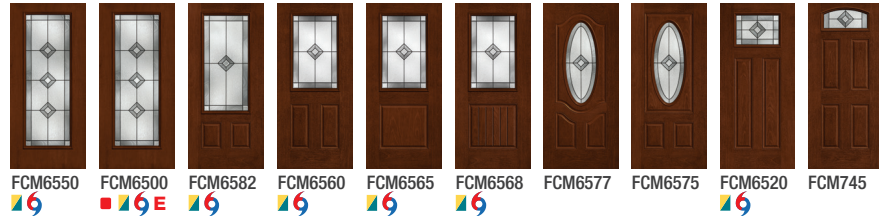

## Optional Dentil Shelves\*\*

**4-Block Dentil Shelf**  
Available for all Craftsman-style Fiber-Classic Mahogany Collection doors.

**4-Block Dentil Shelf**  
Available for all Craftsman-style Smooth-Star doors.

# Single Door Solutions

3'0" x 6'8" Door with 10" x 6'8" Sidelites

(For example only, product images show exterior side, all sidelites are shown in 14" width.)

Pembridge™ ◆ ◆ ◆

Fiber-Classic. Mahogany

Fiber-Classic. Oak