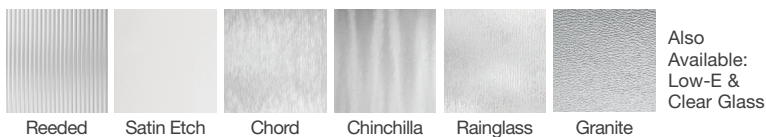

Find an available glass design to complete the statement you want to make.

**Privacy & Textured Glass**

Available for all Pulse doors.

**Decorative Glass** Available for Linea.

Available for Ari.

Available for Echo.