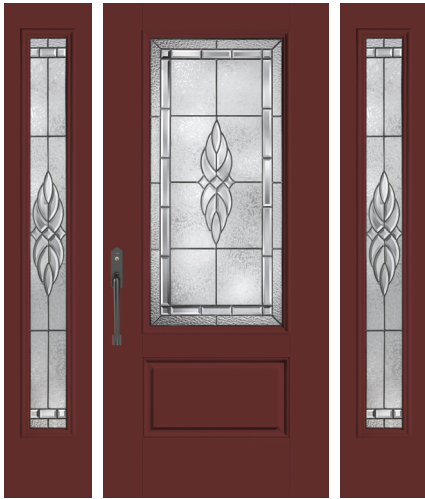

Kensington™ ◆ ::