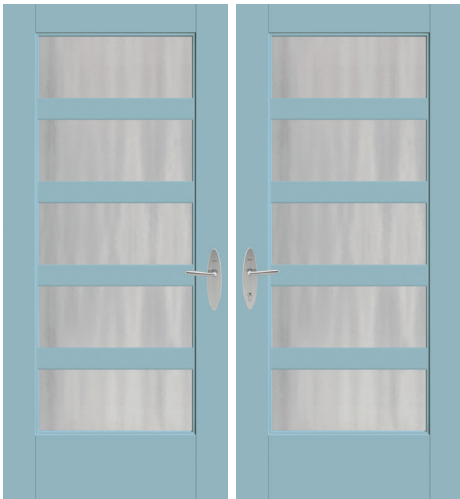

Fiber-Classic® & Smooth-Star®

EnLiten™ Flush-Glazed Privacy & Textured Glass with Divided Lites