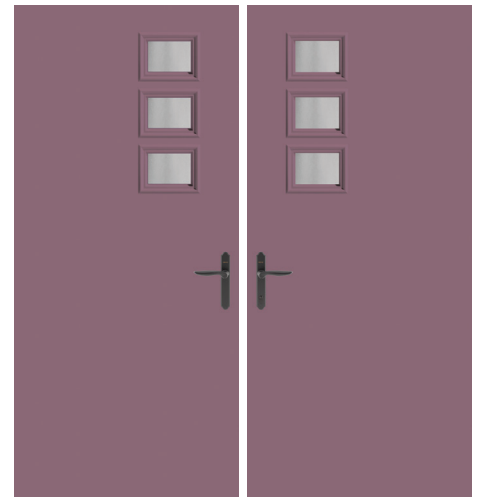

# Single Door Solutions

3'0" x 6'8" Door with 10" x 6'8" Sidelites

(For example only, product images show exterior side, all sidelites are shown in 14" width.)