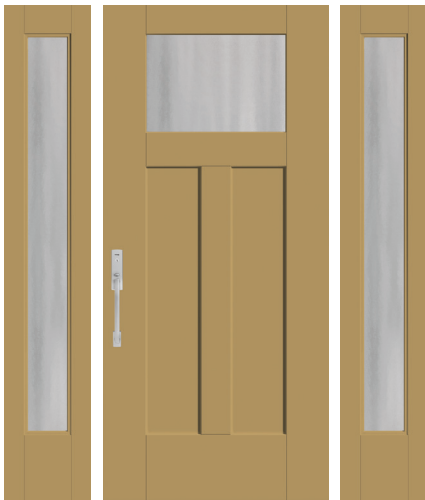

EnLiten™ Flush-Glazed Privacy & Textured Glass

Smooth-Star.

S2000_ S2200_ S4810_* S2000_SL
▲ E ▲ ▲ E ▲ ▲ E ▲

*Not available with Reeded (XK) glass.

**Not recommended for use behind storm doors or to be painted dark colors, if exposed to direct sunlight.