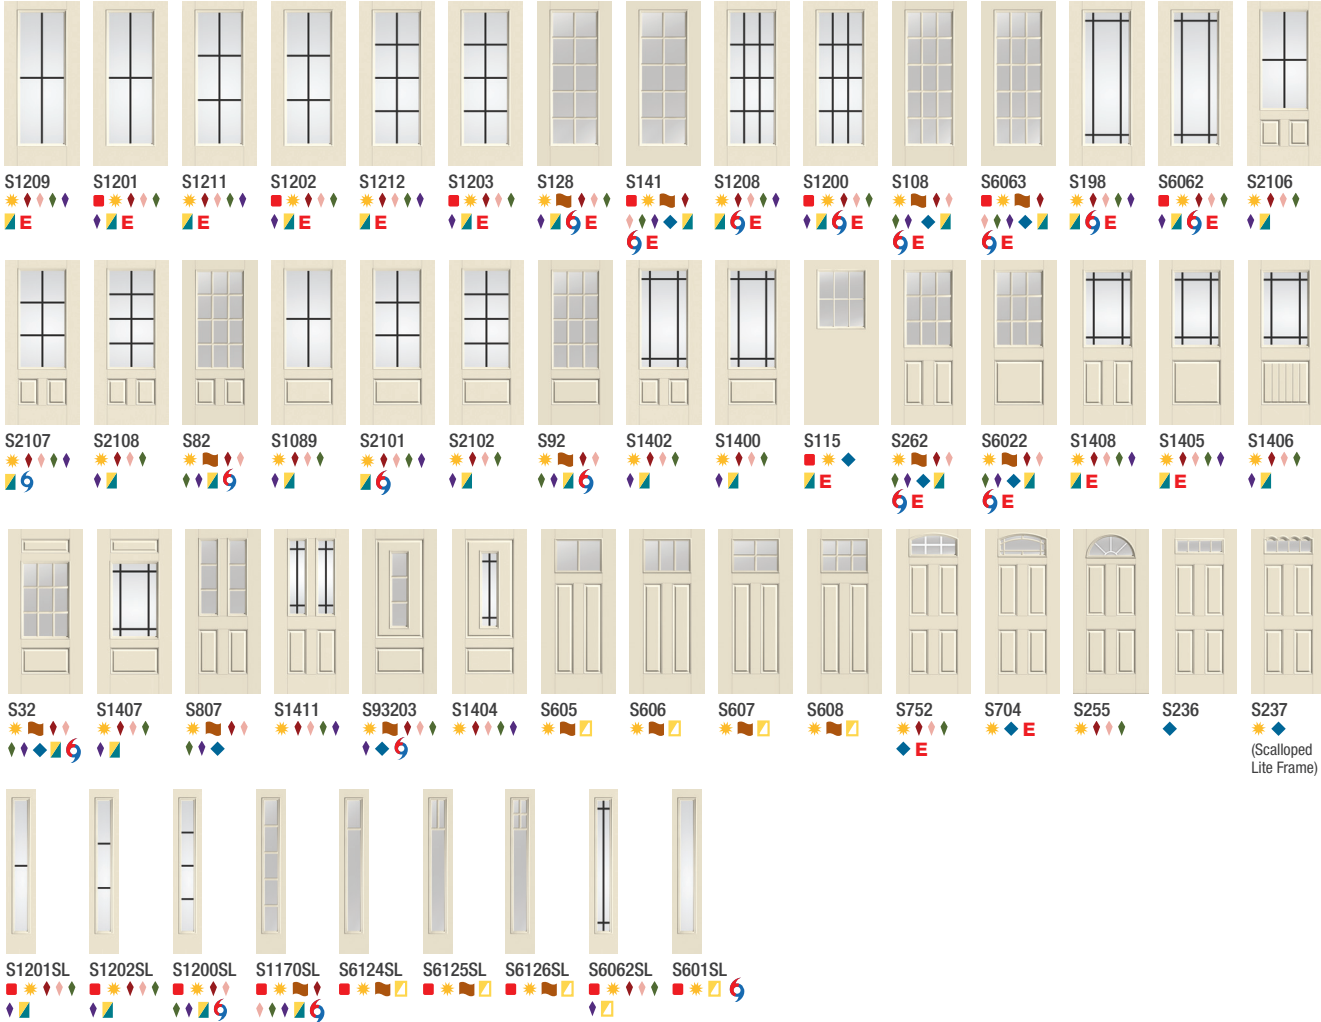

Smooth-Star.

(Scalloped Lite Frame)

*Available with flat lite frame or Advanta flat lite frame only.

**Not recommended for use behind storm doors or to be painted dark colors, if exposed to direct sunlight.