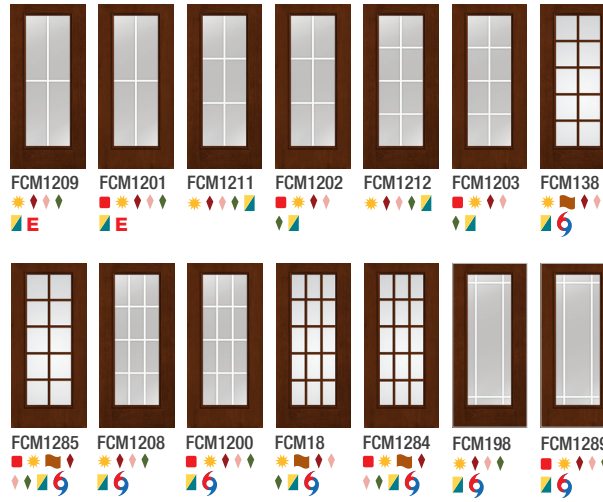

# Clear Glass with Divided Lites

Fiber-Classic. Mahogany

Fiber-Classic. Oak