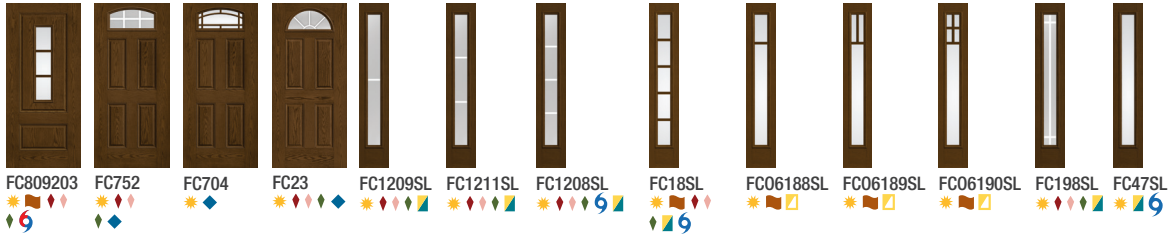

Single Door Solutions

3'0" x 6'8" Door with 10" x 6'8" Sidelites

(For example only, product images show exterior side, all sidelites are shown in 14" width.)

Clear Glass with Divided Lites *Continued.*