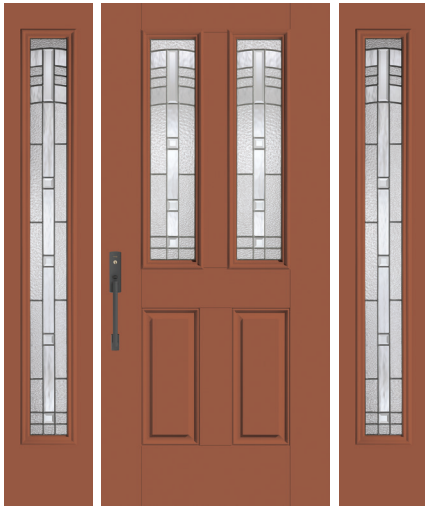

Single Door Solutions

3'0" x 6'8" Door with 10" x 6'8" Sidelites

(For example only, product images show exterior side, all sidelites are shown in 14" width.)

Maple Park. ♦ ::