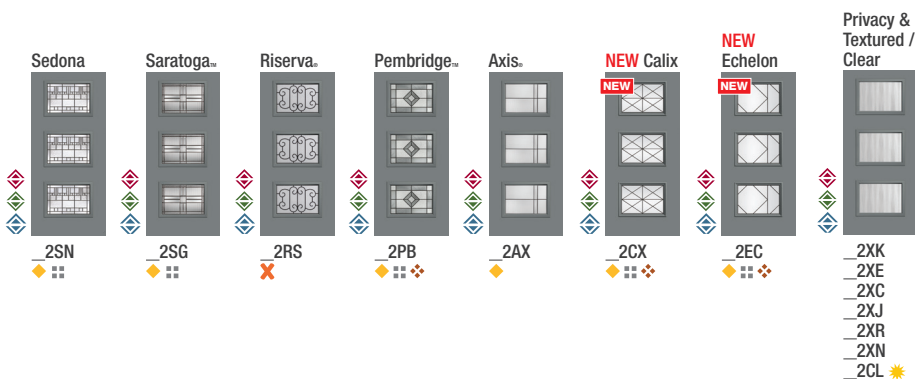

**2 Choose a MATERIAL.**

Each style is available in any of these material choices.

**4 Then select a FRAME.**

Choose the flat profile for modern appeal or scrolled profile for vintage style.

Ari Note: Ari is a single door solution only.