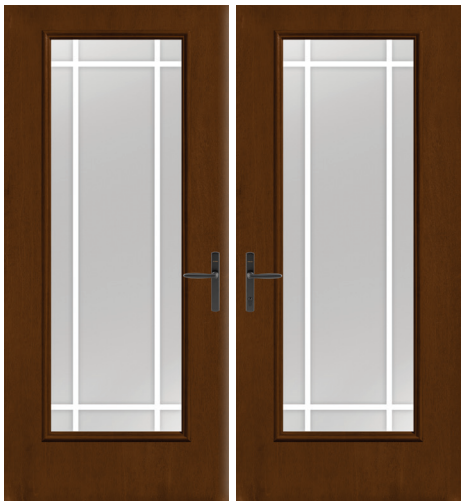

Clear Glass with Divided Lites