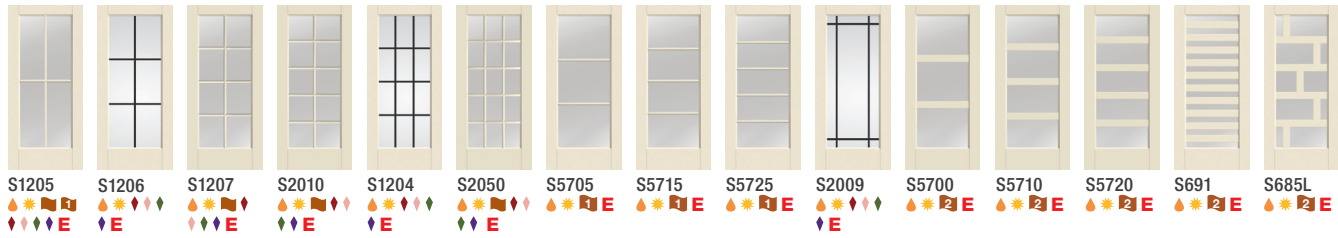

Double Door Solutions

2'6" x 6'8" Doors

(For example only, all door images show exterior side of door in 3'0" width.)

EnLiten™ Flush-Glazed Clear Glass with Divided Lites *Continued.*

Smooth-Star.