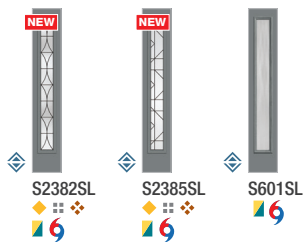

Key

- ★ Low-E Glass (LE)
- Black Nickel Caming (1D)
- ⋮ Brushed Nickel Caming (1C)
- ❖ Brass Caming (1A)
- ✕ Wrought Iron (1W)
- NEW Scrolled & Flat Advanta Lite Frame
- 6 WBDR / HVHZ Options

Privacy & Textured Glass Options

- XK = Reeded
- XE = Satin Etch
- XC = Chord
- XJ = Chinchilla
- XR = Rainglass
- XN = Granite

Door Material Options

Find the icon for the material you want. Then add the code to the front of the style number.

- FCM = Mahogany-Grained Fiberglass
- FC = Oak-Grained Fiberglass
- S = Smooth Fiberglass

Sidelites