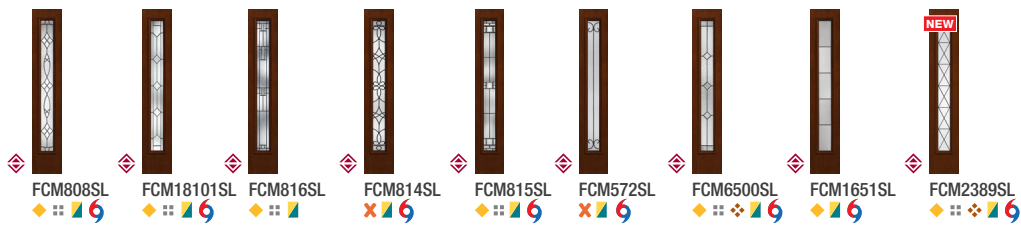

Key

- ★ Low-E Glass (LE)
- Black Nickel Caming (1D)
- ⋮ Brushed Nickel Caming (1C)
- ❖ Brass Caming (1A)
- ✕ Wrought Iron (1W)
- NEW Scrolled & Flat Advanta Lite Frame
- 6 WBDR / HVHZ Options

Privacy & Textured Glass Options

- XK = Reeded
- XE = Satin Etch
- XC = Chord
- XJ = Chinchilla
- XR = Rainglass
- XN = Granite

Door Material Options

Find the icon for the material you want. Then add the code to the front of the style number.

- FCM = Mahogany-Grained Fiberglass
- FC = Oak-Grained Fiberglass
- S = Smooth Fiberglass

Sidelites