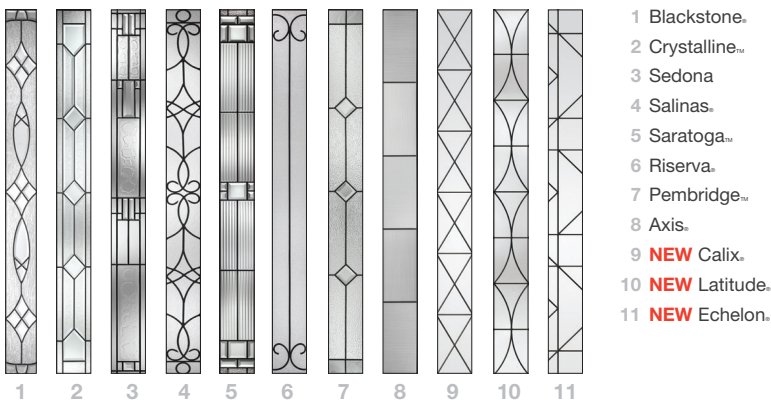

Decorative Glass Available for Linea.

Available for Ari.

Available for Echo.