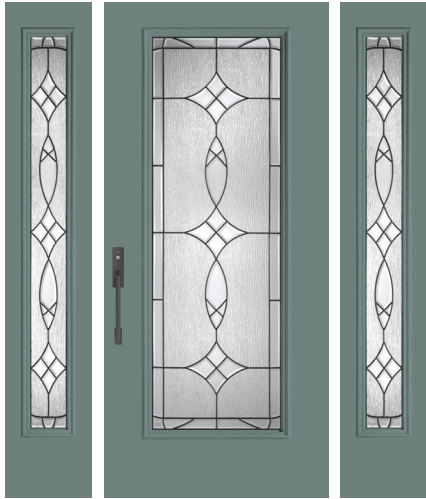

Single Door Solutions

3'0" x 6'8" Door with 10" x 6'8" Sidelites

(For example only, product images show exterior side, all sidelites are shown in 14" width.)

Fiber-Classic® & Smooth-Star®

Blackstone® ♦ ::