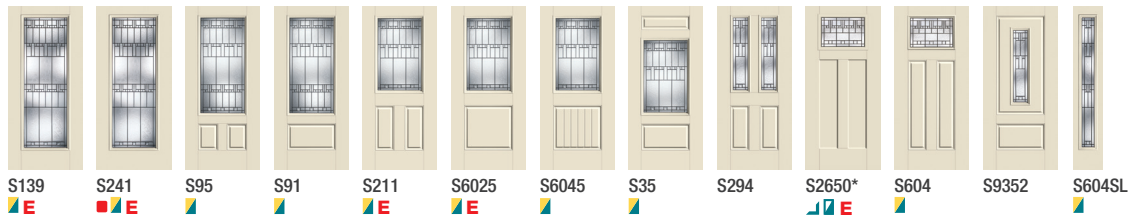

Smooth-Star.