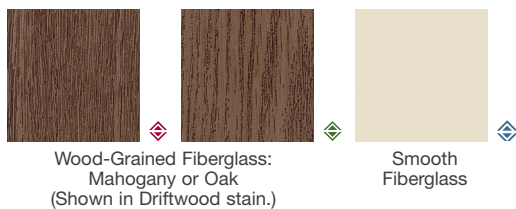

**2 Choose a MATERIAL.**

Each style is available in any of these material choices.

**4 Then select a FRAME.**

Choose the flat profile for modern appeal or scrolled profile for vintage style.

Ari Note: Ari is a single door solution only.