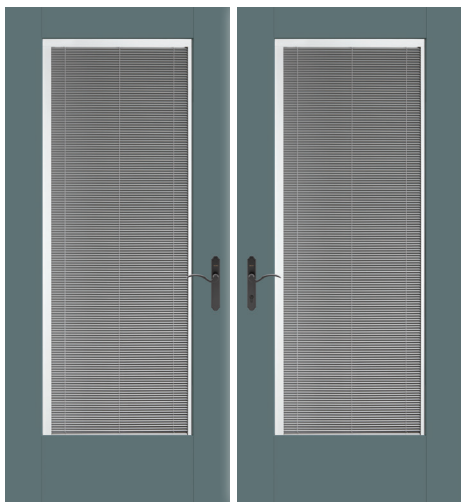

EnLiten™ Flush-Glazed Internal Blinds