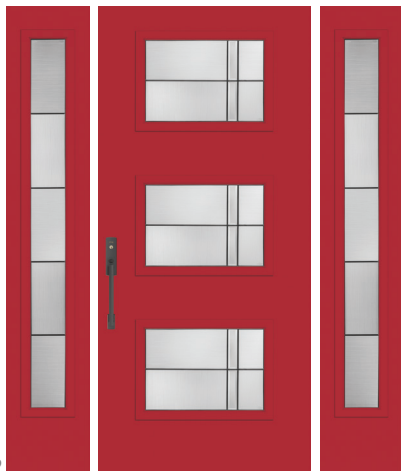

**2 Choose a MATERIAL.**

Each style is available in any of these material choices.

**4 Then select a FRAME.**

Choose the flat profile for modern appeal or scrolled profile for vintage style.

Ari Note: Ari is a single door solution only.