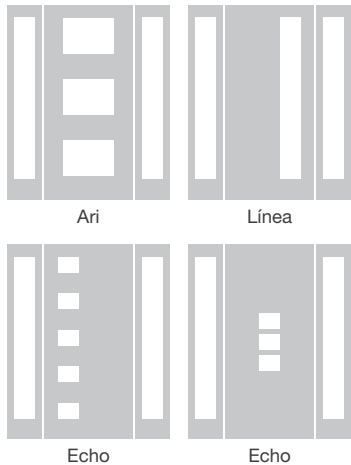

## Pulse® See available door options on page 32.

**1 Start with a CONFIGURATION.\***

Combine doors and sidelites to create an entrance that fits your vision.

Double Door Solutions:

Single Door Solutions:

**3 Select a GLASS.**