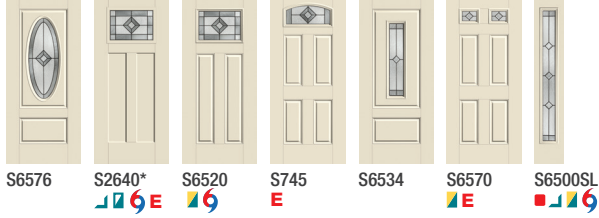

*Available with flat lite frame or Advanta flat lite frame only.

**Not recommended for use behind storm doors or to be painted dark colors, if exposed to direct sunlight.