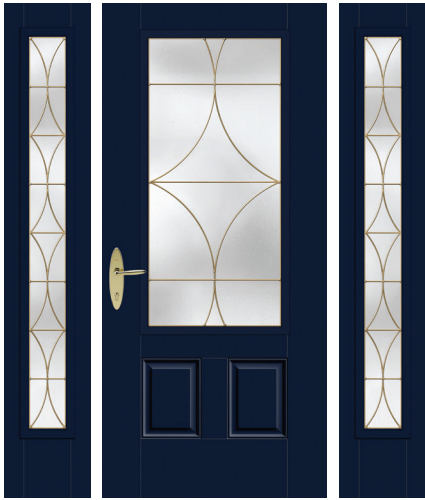

Single Door Solutions

3'0" x 6'8" Door with 10" x 6'8" Sidelites

(For example only, product images show exterior side, all sidelites are shown in 14" width.)

NEW Latitude