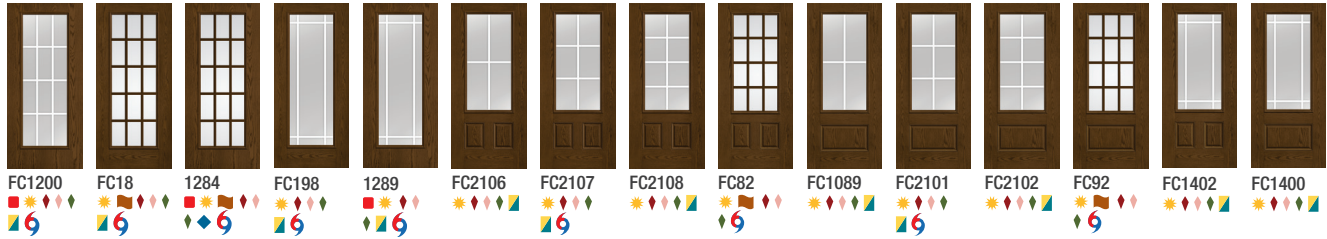

Key

- No Stile Lines
- ★ Low-E Glass (LE)
- ▭ Simulated Divided Lites (SDL)
- Flat or Contour White Grilles Between Glass (GBGF / GBGC)
- Flat Almond Grilles Between Glass (GBGF)
- Flat Bronze Grilles Between Glass (GBGF)
- Fixed Grilles (FXG)
- ▭ Flat Lite Frame
- ▭ NEW Scrolled & Flat Advanta Lite Frame
- 6 WBDR Options
- 6 WBDR / HVHZ Options
- E Elevated 10" Bottom Rail Options

Optional Dentil Shelves**

4-Block Dentil Shelf
Available for all Craftsman-style Fiber-Classic Mahogany Collection doors.

4-Block Dentil Shelf
Available for all Craftsman-style Smooth-Star doors.

Privacy & Textured Glass Options

Add the code to the blank in the style number for the desired door and glass combination.

- XK = Reeded
- XE = Satin Etch
- XC = Chord
- XJ = Chinchilla
- XR = Rainglass
- XN = Granite