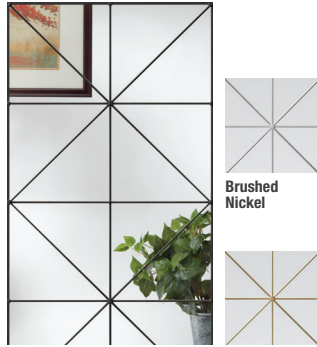

Black Nickel

NEW Calix
Glass Privacy Rating: **1**