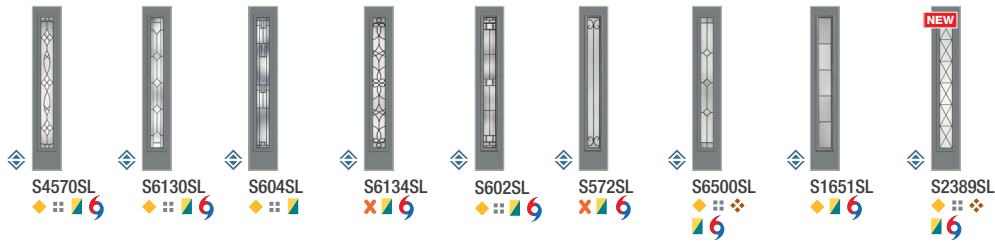

Key

- ★ Low-E Glass (LE)
- Black Nickel Caming (1D)
- ⋮ Brushed Nickel Caming (1C)
- ❖ Brass Caming (1A)
- ✕ Wrought Iron (1W)
- NEW Scrolled & Flat Advanta Lite Frame
- 6 WBDR / HVHZ Options

Privacy & Textured Glass Options

- XK = Reeded
- XE = Satin Etch
- XC = Chord
- XJ = Chinchilla
- XR = Rainglass
- XN = Granite

Door Material Options

Find the icon for the material you want. Then add the code to the front of the style number.

- FCM = Mahogany-Grained Fiberglass
- FC = Oak-Grained Fiberglass
- S = Smooth Fiberglass

Sidelites