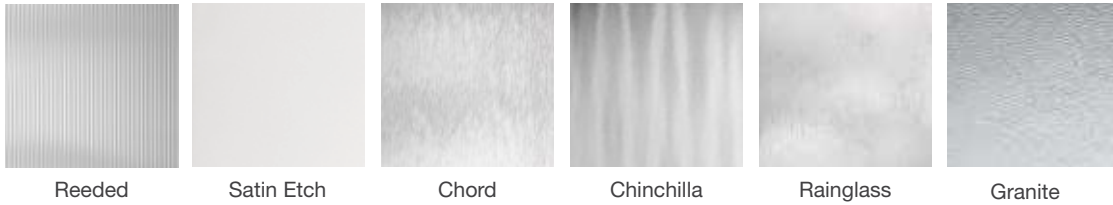

Privacy & Textured Glass

Available for all Pulse door styles.

Low-E Also Available.