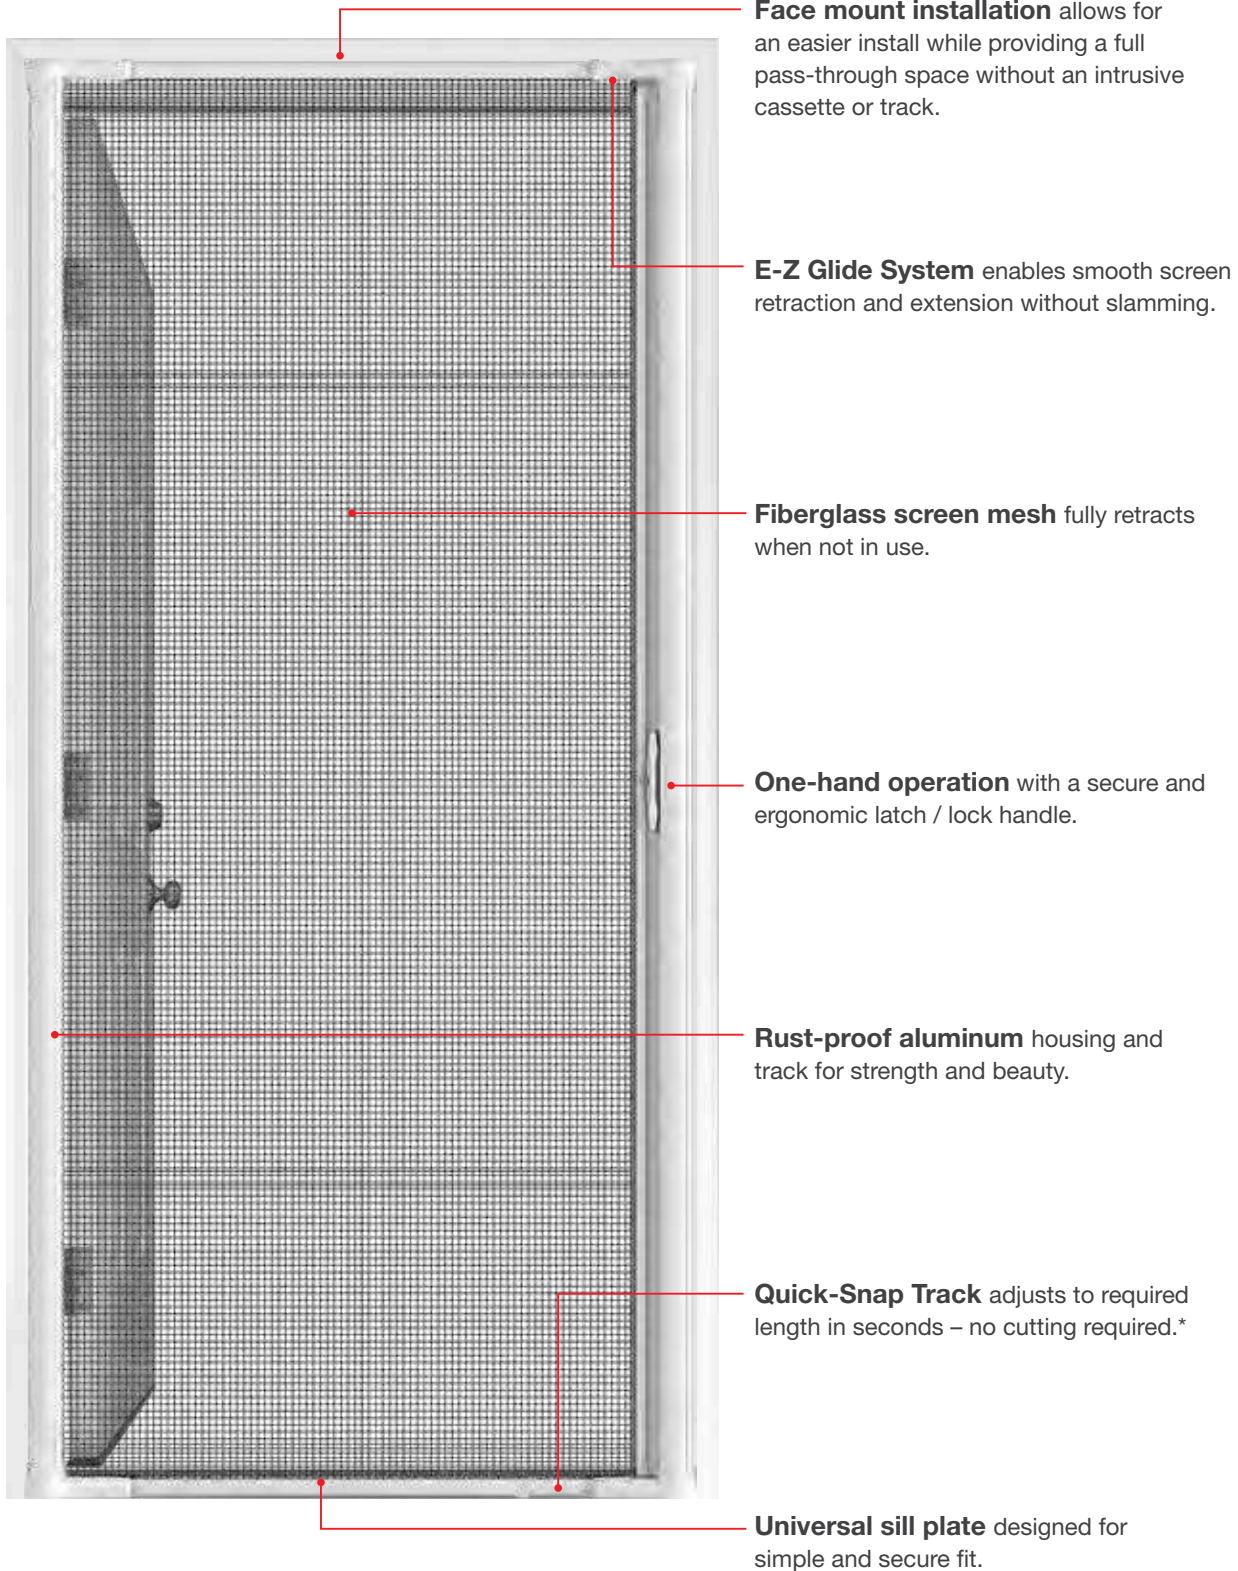

# Retractable Screen Doors

Welcome fresh air and natural light into the home while keeping debris and insects out. Therma-Tru retractable screen doors feature a discreet, hidden design that helps provide a seamless transition from indoors to out. Plus, it's been quality tested for compatibility with Therma-Tru® entry door systems.