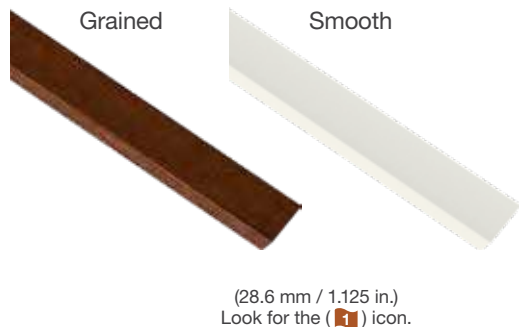

SDL Bar Options

Smooth SDL bars are color matched to PrismaGuard Alpine.