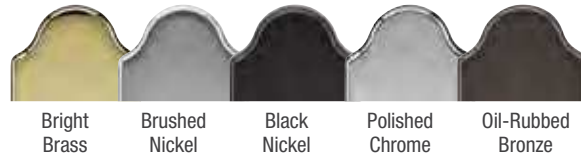

Finish Options

Bright Brass

Brushed Nickel

Black Nickel

Polished Chrome

Oil-Rubbed Bronze