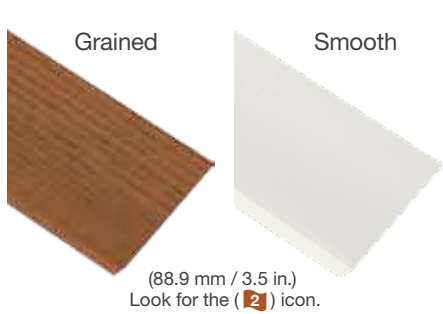

Grilles Between Glass (GBGs)

Contour or flat GBG bars are thermally sealed between two panes of tempered glass for the convenience of a smooth, easy-to-clean glass surface.

Look for the ( ) icons.

Fixed Grilles

Fixed grilles are molded as part of the lite frame on the interior and exterior panes of tempered glass. Can be stained or painted to complement the home décor.

Look for the ( ) icon.

SDL Bar Options

Smooth SDL bars are color matched to PrismaGuard Alpine.

GBG Bar Options

GBG Color Options

Key

- Simulated Divided Lites (SDL)
- Simulated Divided Lites (SDLF1)
- Simulated Divided Lites (SDLF2)
- Flat or Contour White Grilles Between Glass (GBGF / GBGC)
- Flat Almond Grilles Between Glass (GBGF)
- Flat Bronze Grilles Between Glass (GBGF)
- Flat or Contour Black Grilles Between Glass (GBGF / GBGC)
- Fixed Grilles (FXG)