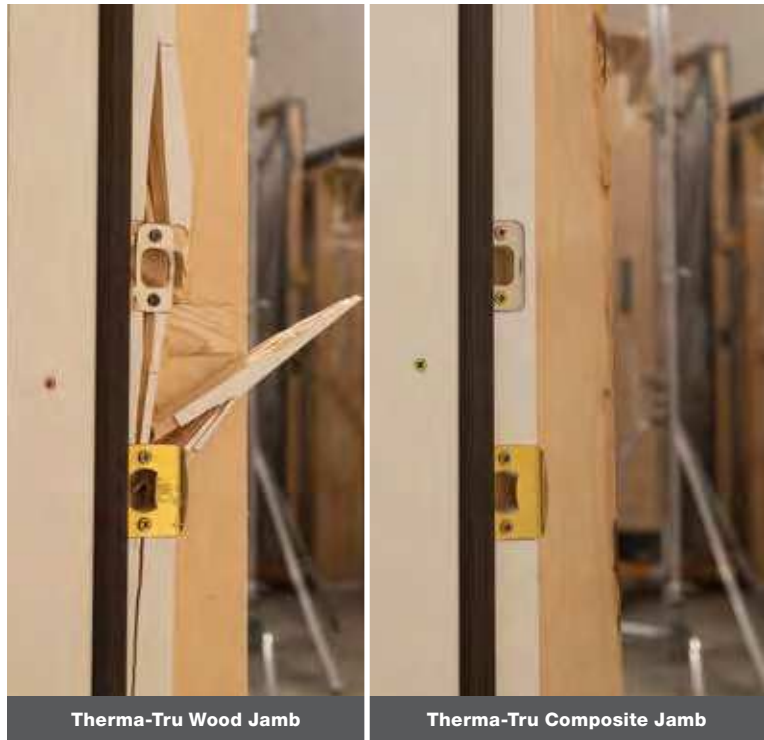

Therma-Tru Wood Jamb

Therma-Tru Composite Jamb

*Comparison of pendulum impact test results for Therma-Tru composite door frame and standard finger-jointed Pine wood door frame, both with similar pre-hung doors.

**Comparison of pendulum impact test results for Therma-Tru doors in steel versus fiberglass. Visit www.thermatru.com for details.

¹Source: FBI Uniform Crime Reporting Program, "2019 Crime in the United States."

²Source: FBI Uniform Crime Reporting Program, "2019 Crime in the United States," Table 7.

³Source: www.asecurelife.com