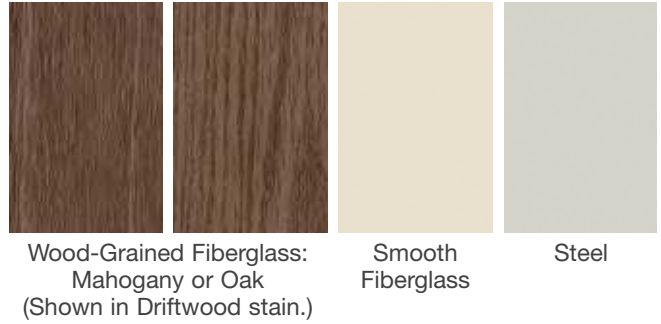

2 Choose a MATERIAL.

Each style is available in any of these material choices.

3 Select a GLASS.

Find an available glass design to complete the statement you want to make.