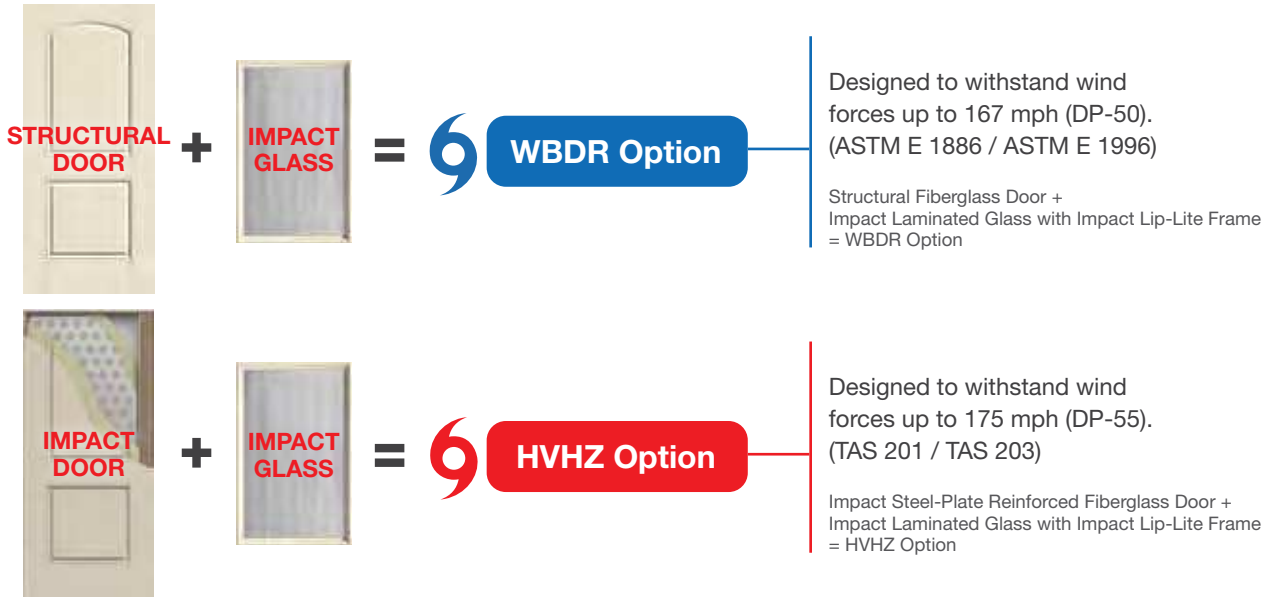

2 Use the icons to find available Therma-Tru® product options in this catalog.

WBDR / HVHZ Options: Look for this icon to find door and sidelite styles that can be configured for WBDR or HVHZ.

3 Verify that there is a Therma-Tru product approval specific to your area for the door system configuration before buying.*

4 Make sure the product is installed in compliance with the product approval to meet building codes.

The performance of the door system depends on how it is installed. Proper installation is required to comply with building codes.

*Product approvals show that the door system meets applicable codes when selected, assembled and installed as instructed. Note: See your Therma-Tru seller or visit www.thermatru.com for product approvals and installation instructions. Always confirm building code requirements in your area before buying. Follow weather and news reports to assess severe weather situations and obey local authorities' shelter and evacuation orders. No product guarantees safety for persons or property, nor makes any premises hurricane- or impact-proof.