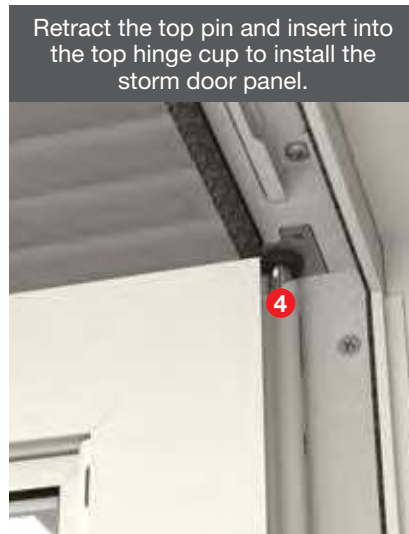

Note: See your Therma-Tru seller or visit [www.thermatru.com](http://www.thermatru.com) for details on limited warranties and exclusions.

**The storm door is easy to install at the jobsite.**

The concealed hinges featuring retractable pins **4** and the revolutionary hidden closer with Click&Hold™ technology **5** enable a quick and intuitive installation experience. After the installation of the entry door, install the closer, sweep and hardware. Then, follow these three simple steps to complete the job. **Scan the QR code to learn more about storm door panel installation.**