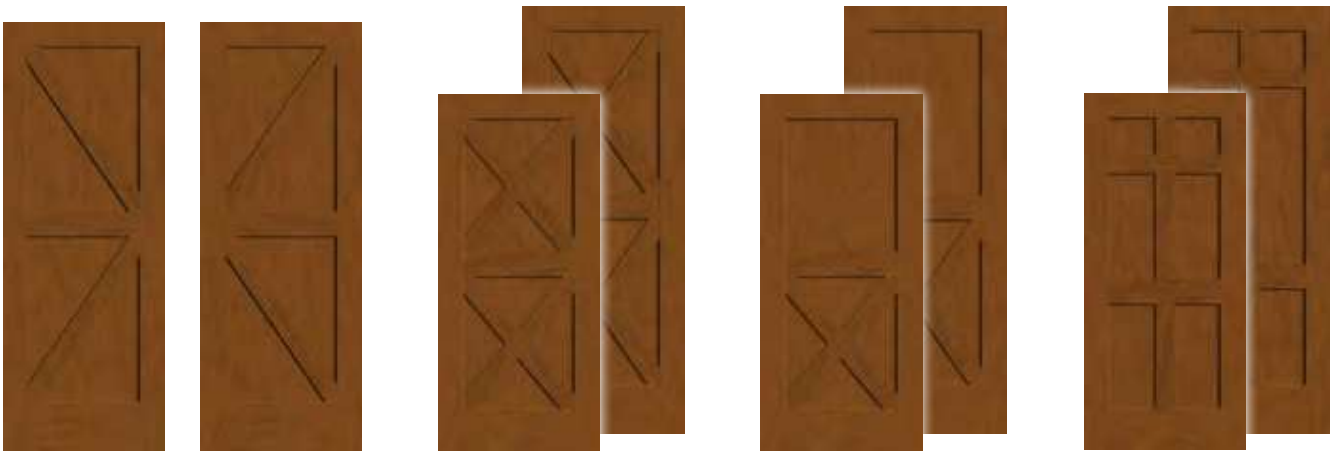

Artissa Collection  
Fir\*

CCA4925L | CCA4925R  
  |    
 3'0" x 6'8" | 3'0" x 6'8"

For transoms, see page 108.

Note: Product images show exterior side of door.

\*Formerly Classic-Craft American Style.

Note: See page 287 for important product details that may help with your purchase decision.