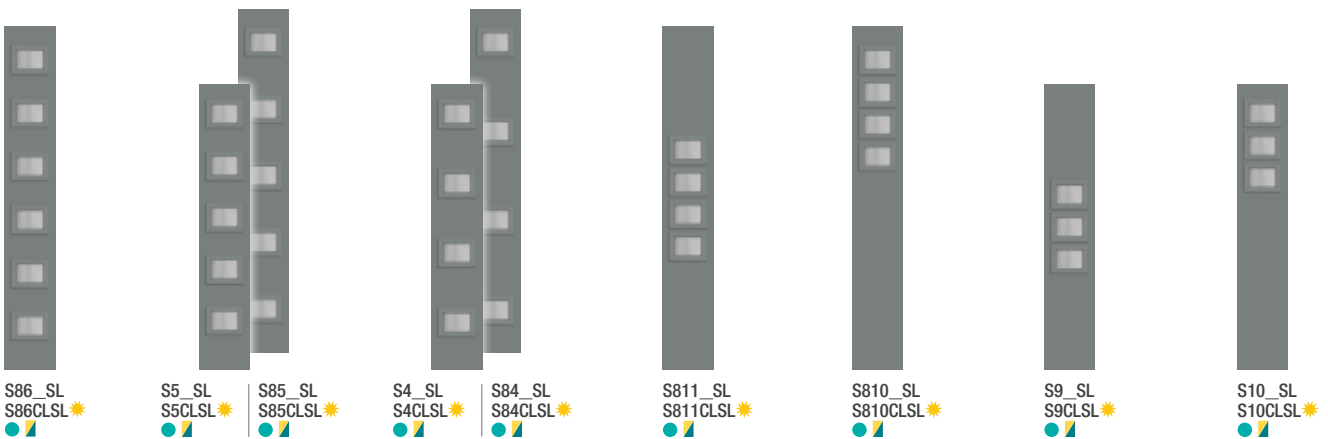

Privacy & Textured Glass Options
Add the code to the blank in the style number for the desired door and glass combination. For details on glass options, see page 248.

XK = Reeded	XJ = Chinchilla
XE = Satin Etch	XR = Rainglass
XC = Chord	XN = Granite

Key

- Low-E Glass (LE)
- Black Nickel Caming (1D)
- Vented Sidelite Options
- **NEW** Scrolled & Flat Advanta Lite Frame

Wood-Grained Fiberglass: Mahogany or Oak (Shown in Driftwood stain.)	Smooth Fiberglass	Steel	

It's your decision, by design.
Select a look for the door and sidelites. Choose a material. Find an available glass design and frame to complete the statement. Stain or paint it any color. Explore all the possible combinations at thermatru.com/pulse.

Note: Door and sidelite styles shown in smooth fiberglass with flat lite frame. To see styles in other material choices, go to thermatru.com/pulse.

Note: See page 287 for important product details that may help with your purchase decision.
Right Page, Top: Pulse Línea, Low-E Glass with Flat Lite Frame, Door – S81RCL, Direct Set Sidelite – DRS82131SL, Finish – Chestnut
Right Page, Bottom: Pulse Echo, Satin Etch Glass with Flat Lite Frame, Door – S85XE, Sidelite – S85XESL, Finish – Onyx