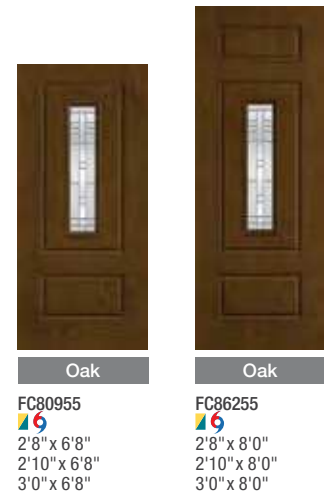

## Maple Park ♦ ♦

**FC80955**  
  
 2'8" x 6'8"  
 2'10" x 6'8"  
 3'0" x 6'8"

**FC86255**  
  
 2'8" x 8'0"  
 2'10" x 8'0"  
 3'0" x 8'0"

Note: See page 287 for important product details that may help with your purchase decision.