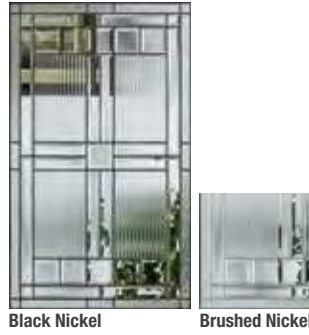

Black Nickel   Brushed Nickel
Saratoga
Glass Privacy Rating: **7**