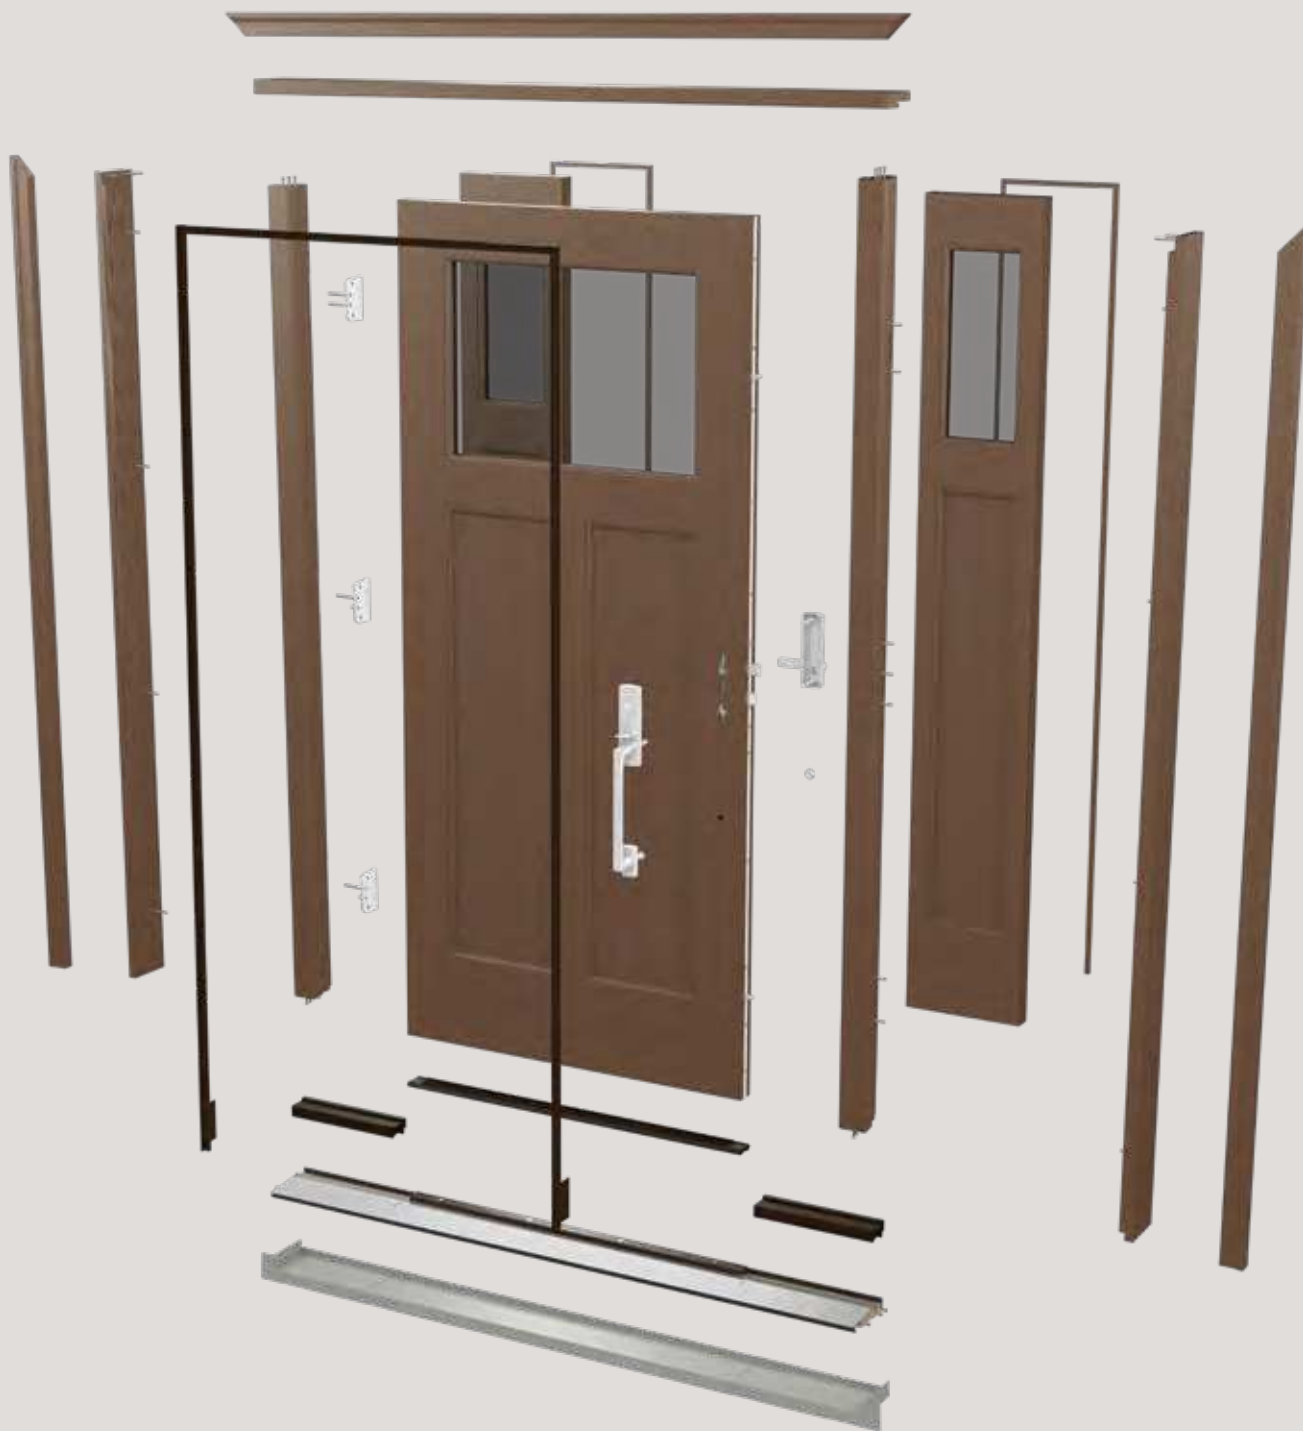

Next-level engineering.

Classic Craft complete entryway systems are designed with a full suite of premium-grade components, including ball-bearing hinges, medium-reach weatherstrip, 7-shape corner seal pads and more. Each piece is engineered with craftsman precision to create an unrivaled entry experience built to perform for a lifetime.