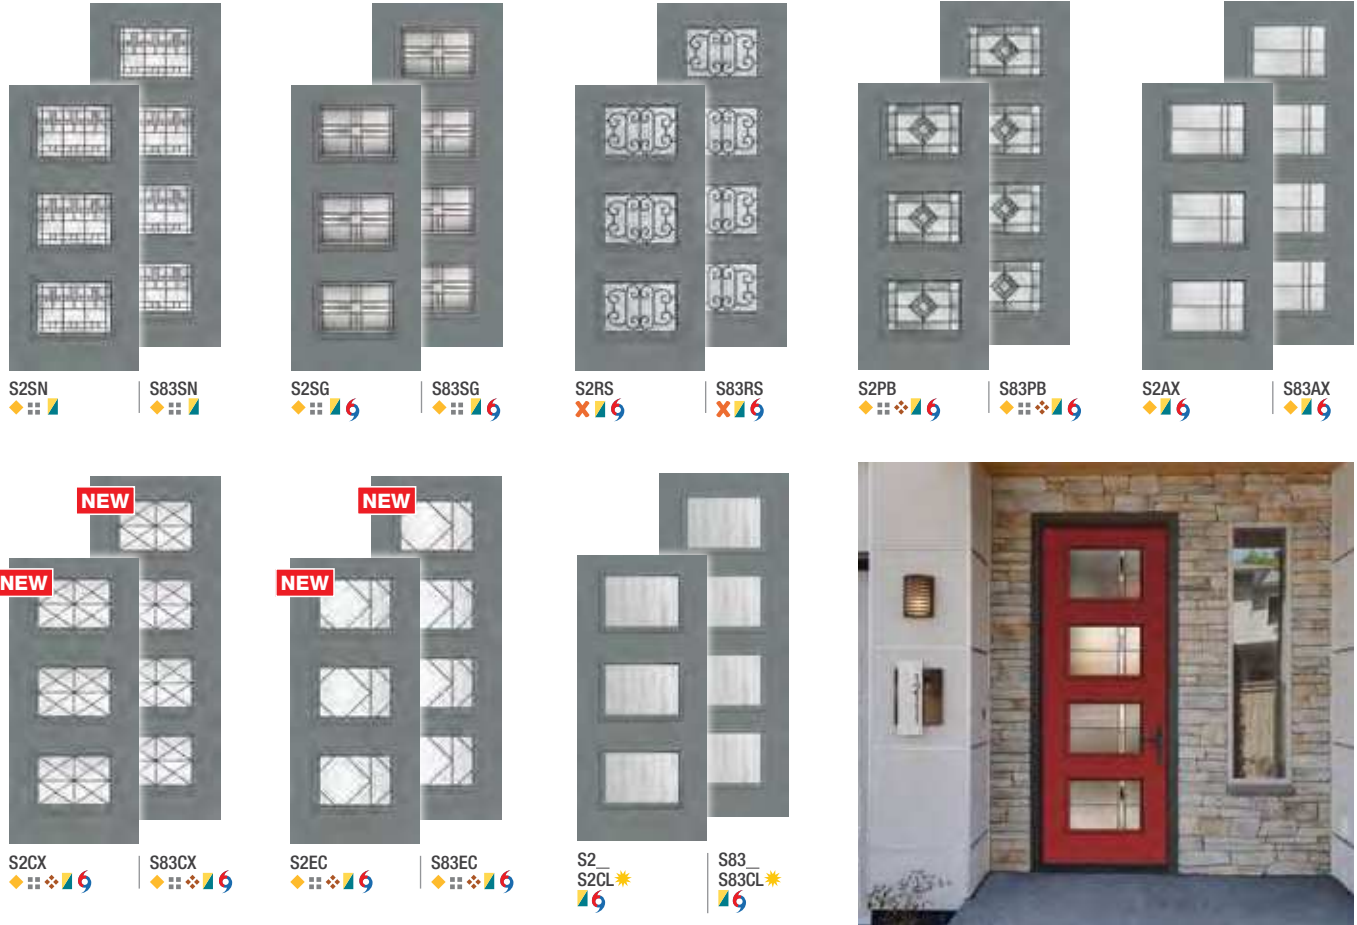

Ari

Note: Product images show exterior side of door.