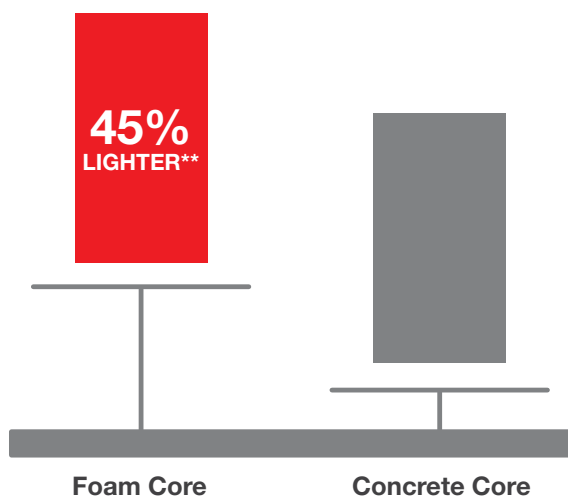

Therma-Tru® Fire-Rated Doors

From smooth to wood-grained, Therma-Tru offers products to meet most national and local code requirements for house-to-garage, multi-family residential and hotel / motel unit entries.* Explore a wide variety of 20-minute Fire-rated fiberglass and steel door styles.

- Fiber-Classic and Smooth-Star 20-minute Fire-rated fiberglass doors are now constructed with a polyurethane foam core that reduces overall door slab weight by 45% for easier handling and installation.**

20-Minute Fire-Rated Fiberglass Doors

- Tested to withstand a minimum of 20-minutes of fire exposure with temperatures that reach more than 1,400 degrees Fahrenheit.
- Features a 20-minute positive pressure rating.
- Certified by Intertek, Warnock Hersey for mortise lock use and features a wide lock stile to provide proper handleset reinforcement, combined with lock and hinge stiles that increase rigidity and stability.
- More durable than steel, and resist dents, scratches and rust, making them ideal for high-traffic, heavy-use environments.
- Features full-length lock side blocking, as well as blocking for panic and closure applications.
- Ideal for hotels, apartments, office buildings and other applications with security locks and card readers.

Additional Options

- Solid-panel steel wood-edge doors also available with the 20-minute Fire-rated label, starting on page 245.

For California Projects

Therma-Tru Fiber-Classic and Smooth-Star 20-minute Fire-rated fiberglass doors meet or exceed building codes and regulations specific to the state of California, including:

- ✓ California Wildland Urban Interface (WUI) requirements.
- ✓ California Air Resources Board (CARB) formaldehyde regulations.
- ✓ California State Fire Marshall test CA SFM 12-7A-1.

For Florida Projects

Therma-Tru Fiber-Classic and Smooth-Star foam core 20-minute Fire-rated fiberglass doors include options to meet building codes and regulations specific to the state of Florida.

- ✓ Approved for structural use in Florida.
- ✓ Approved for Wind-Borne Debris Regions (WBDR).

*To confirm fire door requirements in your jurisdiction, always check with your local building code authority.

**Comparison of 20-minute foam core Fire-rated door to a 20-minute concrete core Fire-rated door with similar style.

Note: To see the third-party Intertek (Warnock-Hersey) listing reports, visit www.thermatru.com/performance.

Left: Smooth-Star Door – SSF120