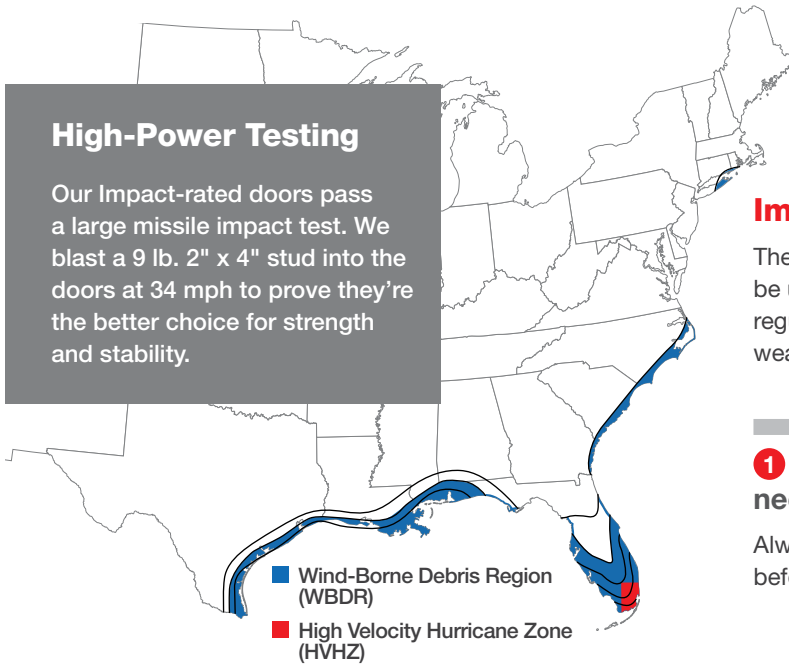

Tough when you need it. Beautiful always.

High-Power Testing

Our Impact-rated doors pass a large missile impact test. We blast a 9 lb. 2" x 4" stud into the doors at 34 mph to prove they're the better choice for strength and stability.

Impact-Rated Products

Therma-Tru offers Impact-rated doors and glass that can be used to meet high-wind and coastal region codes and regulations, offering excellent performance in extreme weather conditions while providing added protection.

1 Use the map as a guide to find out if you need product for WBDR or HVHZ.

Always confirm building code requirements in your area before buying.*