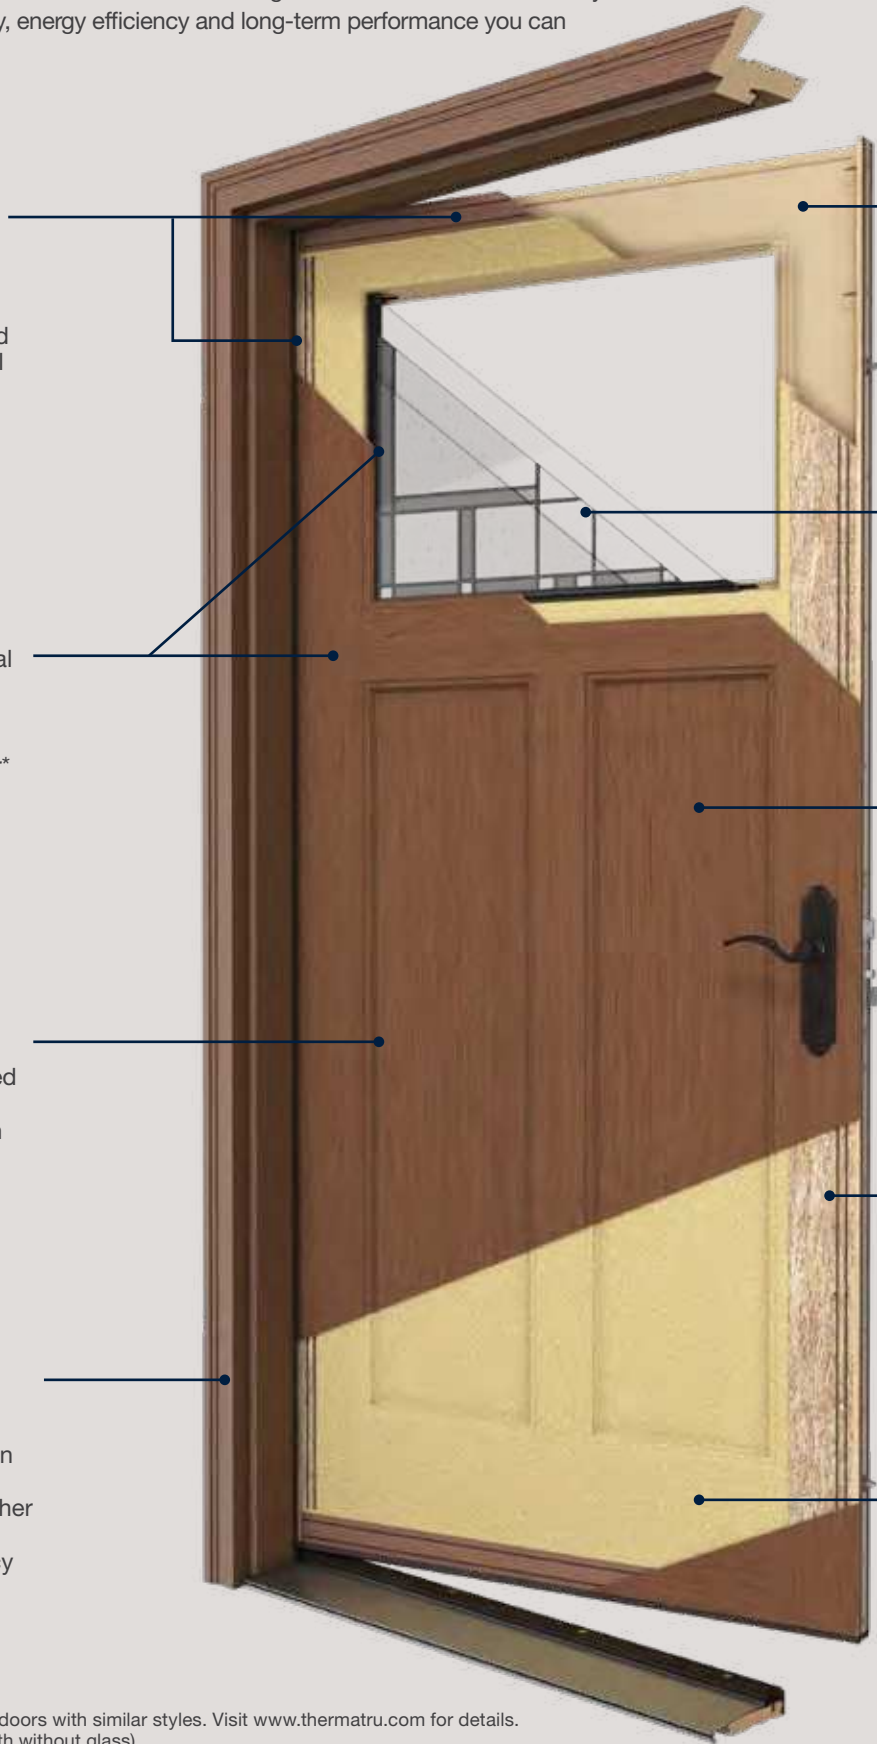

Premium construction, inside and out.

Highlighting the best of craftsmanship and innovation, Classic Craft premium entryways boast impressive, well-designed features and remarkable construction. The inner workings of each Classic Craft door lay the foundation for exceptional strength, security, energy efficiency and long-term performance you can depend on for years to come.

Engineered for Moisture Protection

Features composite top and bottom rails and solid hardwood edges for increased moisture and rot protection all the way around the door.

Designed with Authenticity

Features construction identical to wood doors with narrow stiles and rails, and flush-glazed glass options that are more than 10% wider* to welcome more natural light into the home.

Tested to Withstand Mother Nature

Designed and rigorously tested to withstand and protect from the damaging effects of harsh weather conditions.

Therma-Tru® Door Frame

Created specifically for Thermo-Tru doors to deliver an entire entry system designed and engineered to work together to resist leaks and drafts, and help maintain energy efficiency and weather resistance.

*Comparison of Classic Craft to other standard fiberglass doors with similar styles. Visit www.thermatru.com for details.

**Comparison of R-Values of fiberglass to wood doors (both without glass).

Right Page Top: Classic Craft Walnut Grain Door – CCW8901L; Low-E Glass Direct Set Sidelite – DRS82131SL, Finish – Acorn

Right Page Middle: Classic Craft Mahogany Grain, Homeward Glass, Door – CCM82801, Finish – Barley

Right Page Bottom: Classic Craft Canvas Door – CCV220; Low-E Glass, Sidelites – CCV100SL, Finish – Indigo