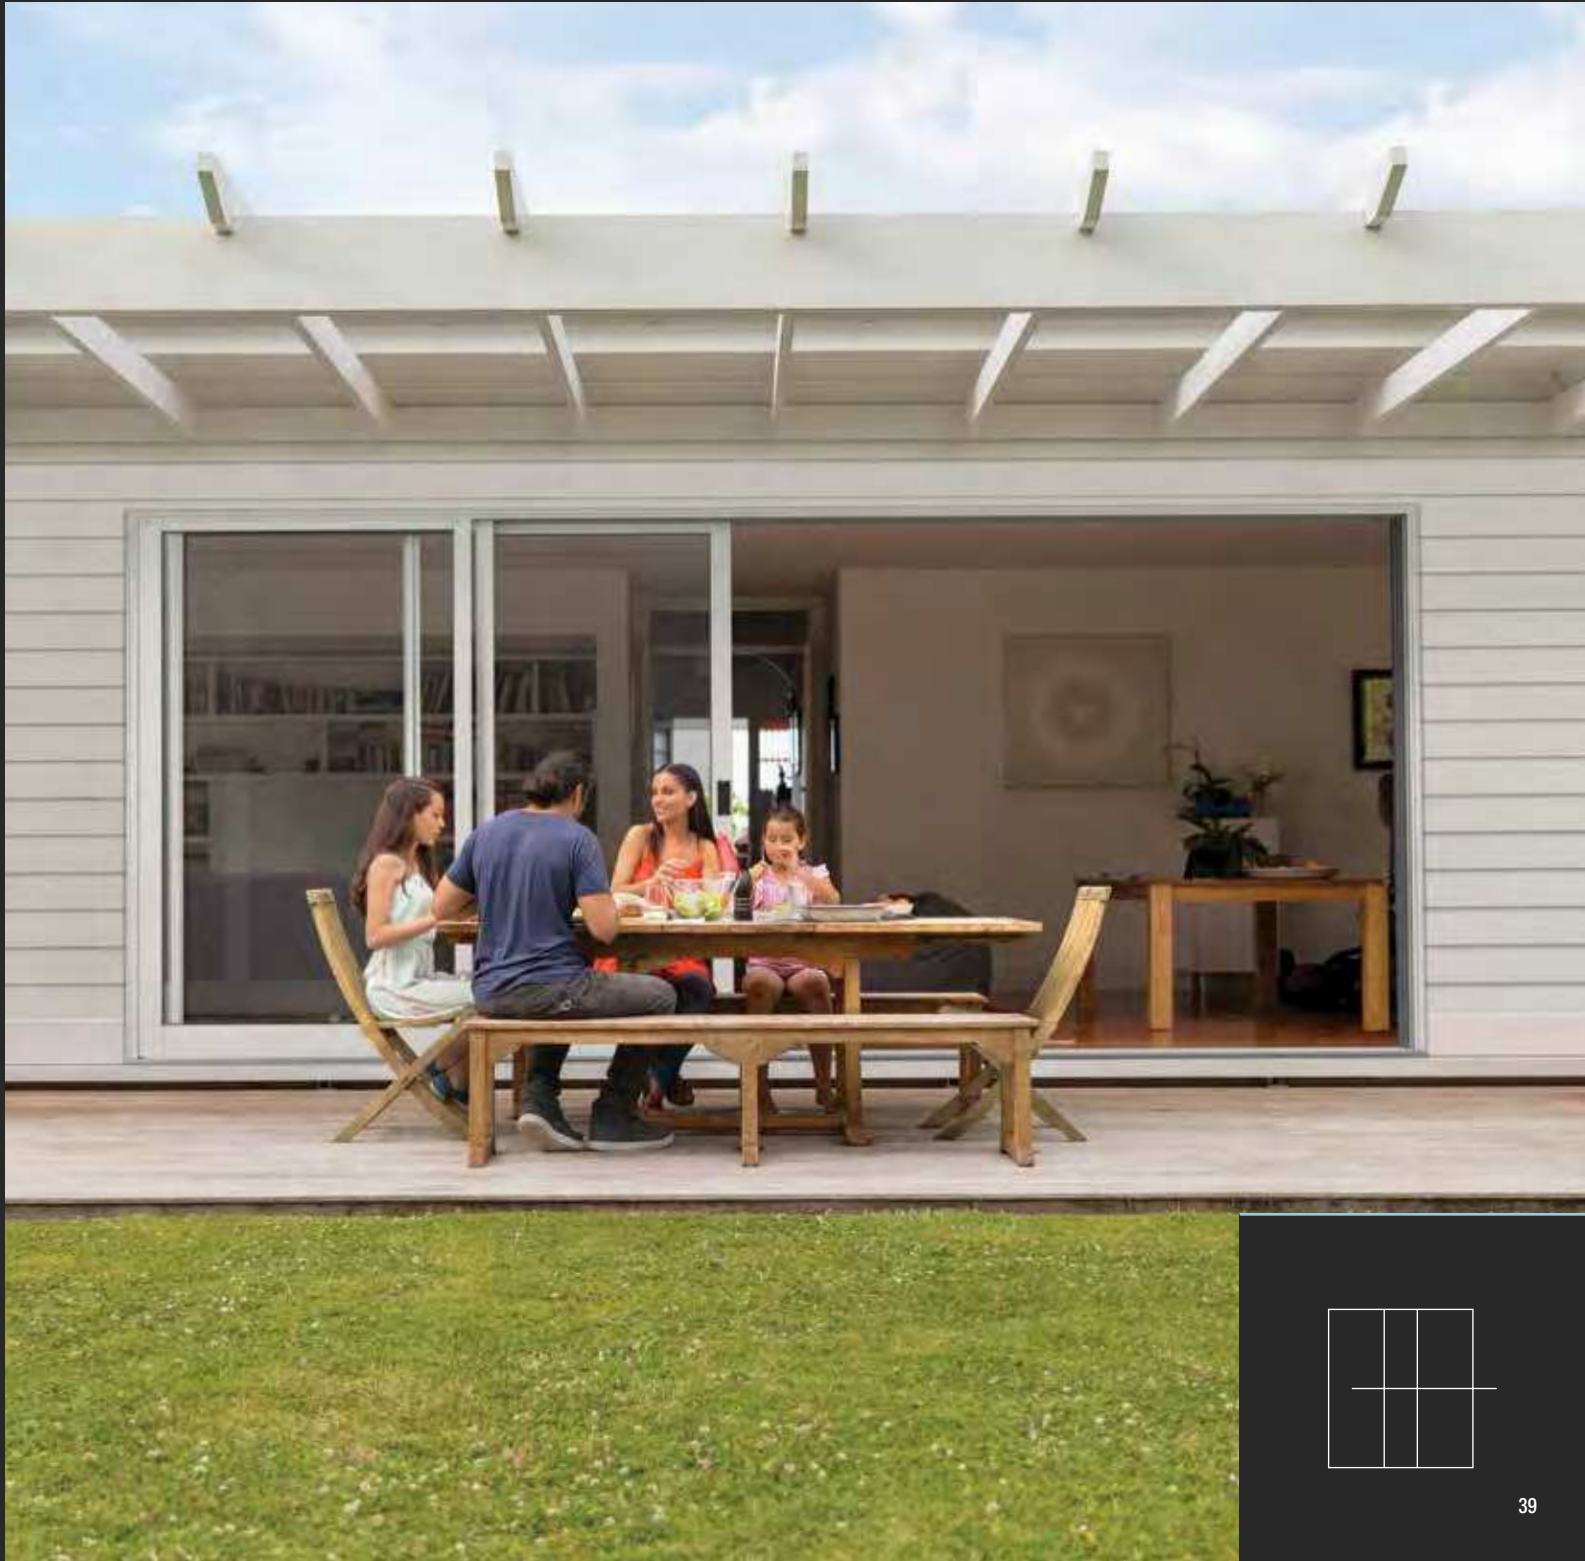

# Open to possibilities.

Introducing the Veris Collection, embodying a reconnection between home and outdoors. Sleek, minimalist designs perfectly frame the view. Expansive glass welcomes an abundance of natural light.

## THE VERIS COLLECTION

Folding Doors

Sliding Doors

Hinged Doors

Pivot Doors

These contemporary glass door systems bring together high-end style and unique functionality to create a bright and airy experience. Blending beauty and versatility, the Veris Collection offers a seamless transition from indoors to out.

Expand their horizon.

Blend indoor and outdoor living spaces with wide views, contemporary framing and innovative options designed for convenience and ease.