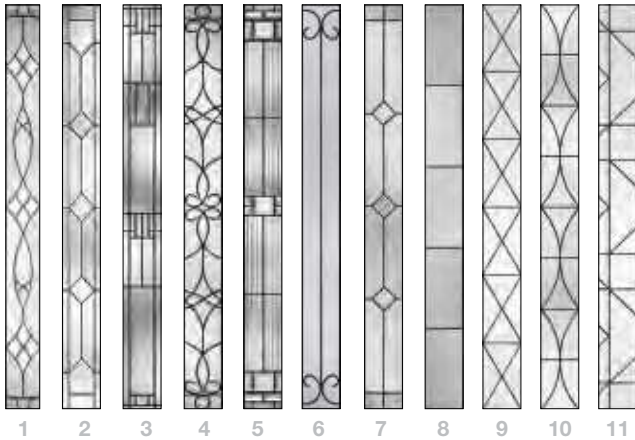

Decorative Glass

Available for Línea.