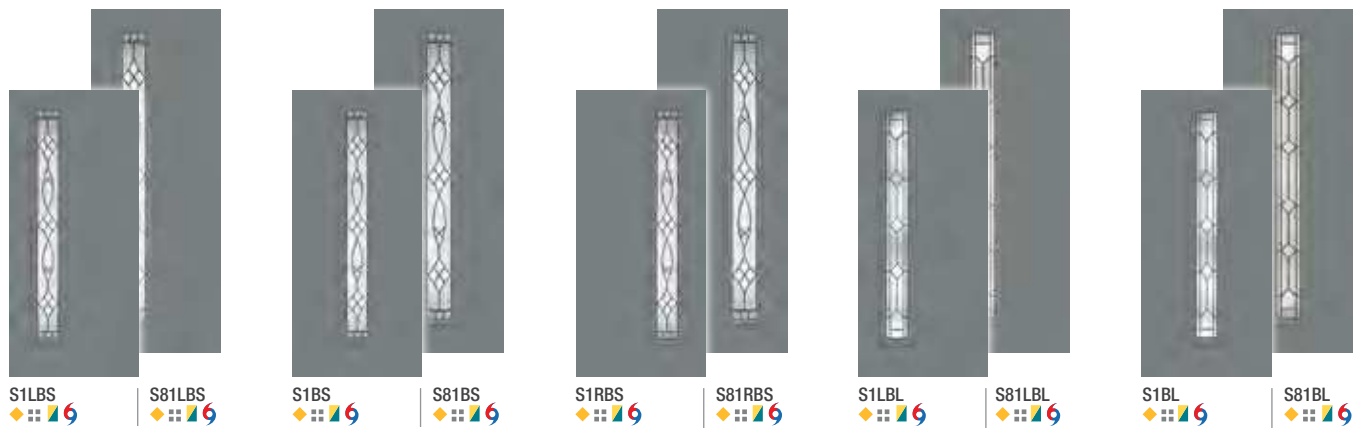

Línea

Note: Product images show exterior side of door.

			It's your decision, by design. Select a look for the door and sidelites. Choose a material. Find an available glass design and frame to complete the statement. Stain or paint it any color. Explore all the possible combinations at thermatru.com/pulse.
Wood-Grained Fiberglass: Mahogany or Oak (Shown in Driftwood stain.)	Smooth Fiberglass	Steel	

Note: Door and sidelite styles shown in smooth fiberglass with flat lite frame. To see styles in other material choices, go to thermatru.com/pulse.

Note: See page 287 for important product details that may help with your purchase decision.
Top: Pulse Ari, Axis Glass with Scrolled Lite Frame, Door – S83AX, ©TheHouseDesigners.com