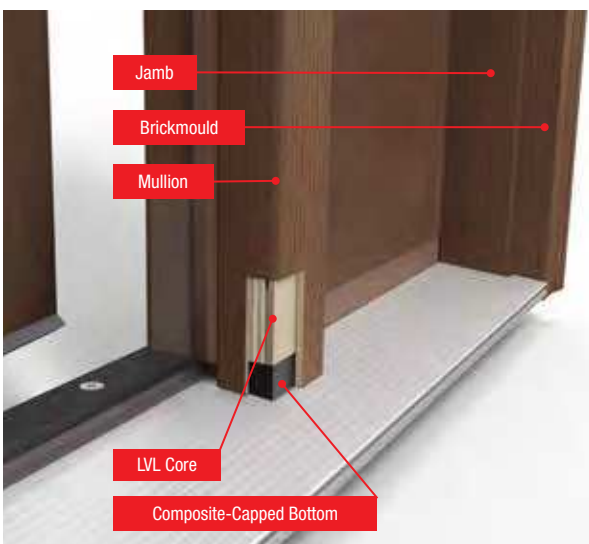

Composite Door Frame* featuring Tru-Guard™ Composite Technology

Therma-Tru® composite door frame featuring Tru-Guard™ composite technology provides a rot-free solution engineered to work together with rot-resistant Therma-Tru doors and components.