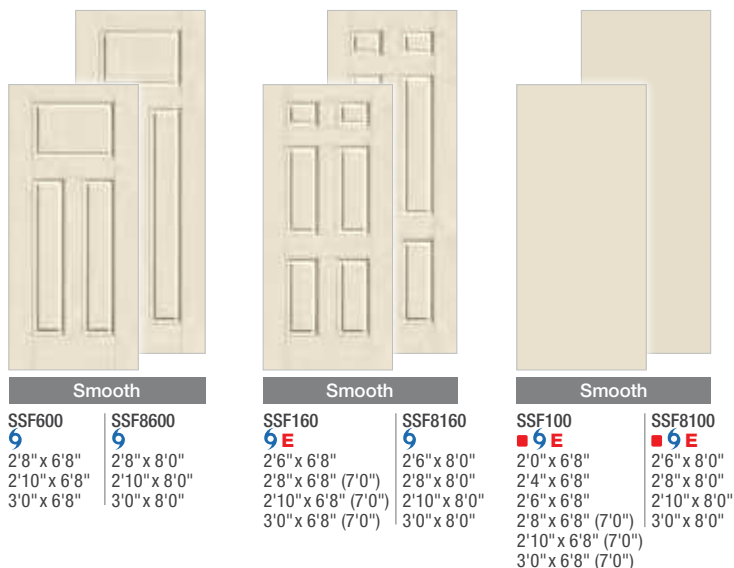

Smooth

SSF600
2'8" x 6'8"
2'10" x 6'8"
3'0" x 6'8"

SSF8600
2'8" x 8'0"
2'10" x 8'0"
3'0" x 8'0"

Smooth

SSF160
2'6" x 6'8"
2'8" x 6'8" (7'0")
2'10" x 6'8" (7'0")
3'0" x 6'8" (7'0")

SSF8160
2'6" x 8'0"
2'8" x 8'0"
2'10" x 8'0"
3'0" x 8'0"

Smooth

SSF100
2'0" x 6'8"
2'4" x 6'8"
2'6" x 6'8"
2'8" x 6'8" (7'0")
2'10" x 6'8" (7'0")
3'0" x 6'8" (7'0")

SSF8100
2'6" x 8'0"
2'8" x 8'0"
2'10" x 8'0"
3'0" x 8'0"

20-Minute Fire-Rated Wood Edge – Steel

Profiles™