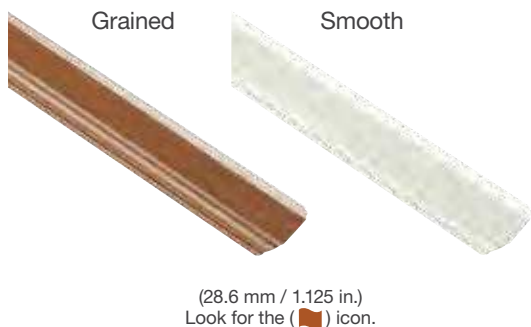

SDL Bar Options

Smooth SDL bars are color matched to PrismaGuard Alpine.