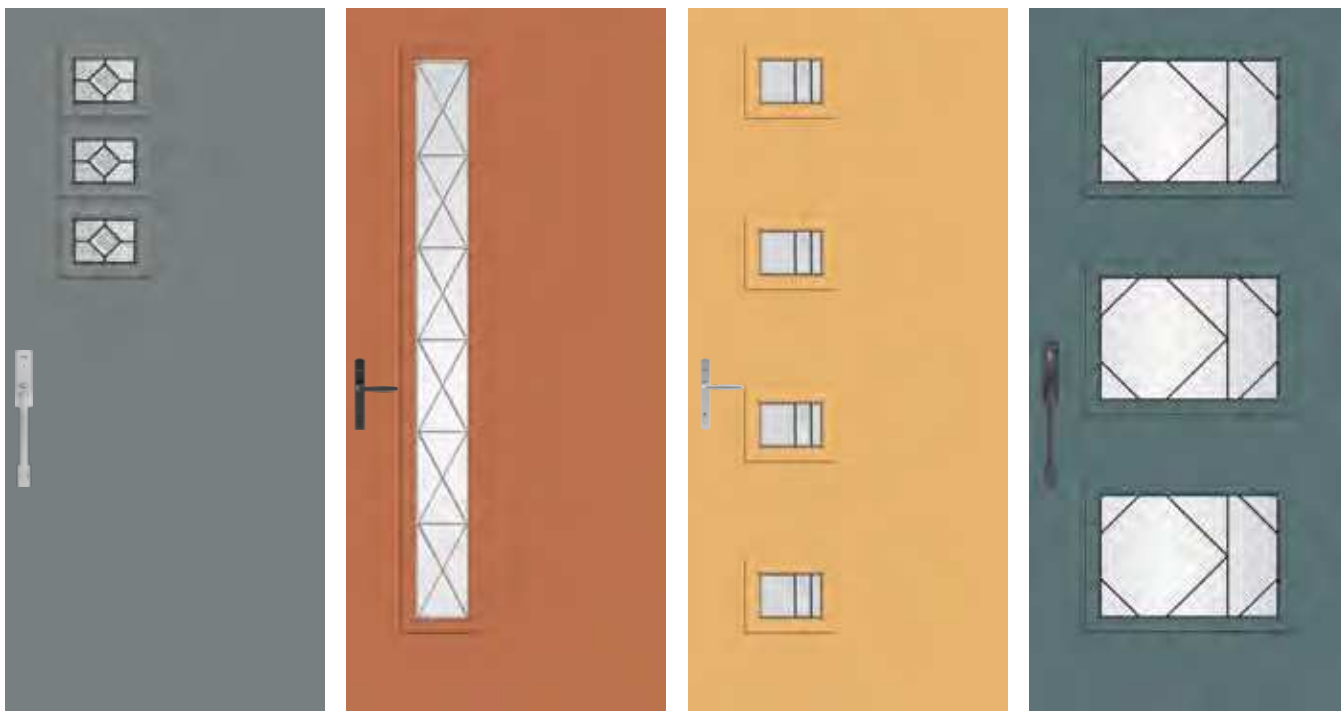

## It's your decision, by design.

Pulse is geometry with energy. Designed to be fun and easy to mix and match with sleek, flush door and sidelite styles, you can create a modern entrance without missing a beat. Explore all the possible combinations at [thermatru.com/pulse](http://thermatru.com/pulse). Mix and match to get the style numbers needed to order. Turn the page for a glimpse of available styles and sizes.