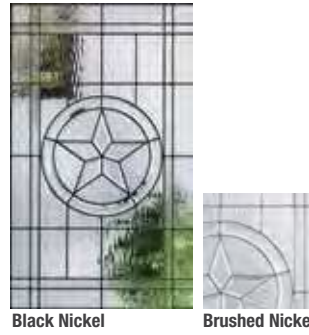

Black Nickel   Brushed Nickel
Texas Star
Glass Privacy Rating: **5**