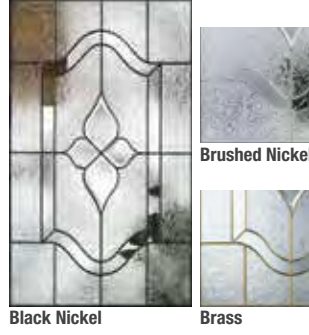

Black Nickel   Brass
Concorde
Glass Privacy Rating: **8**