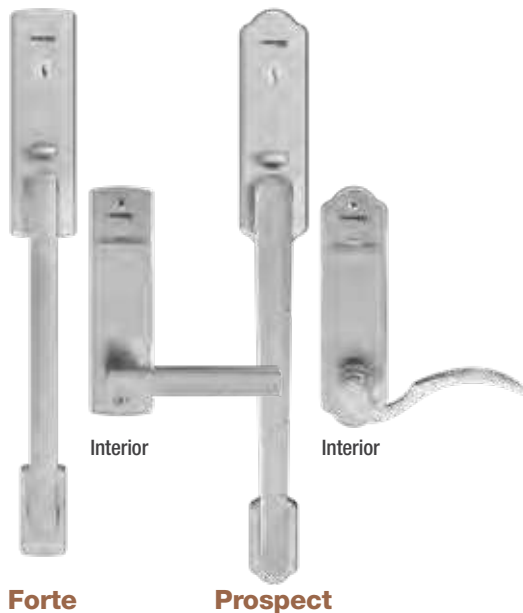

Handleset Options for Standard Door MPLS

Designed to complement Therma-Tru® door styles from traditional to contemporary.

Forte

Prospect