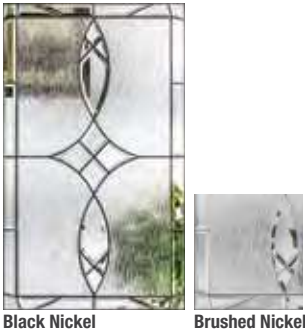

Decorative & Specialty Glass Designs**

Black Nickel   Brushed Nickel
Blackstone
Glass Privacy Rating: **7**