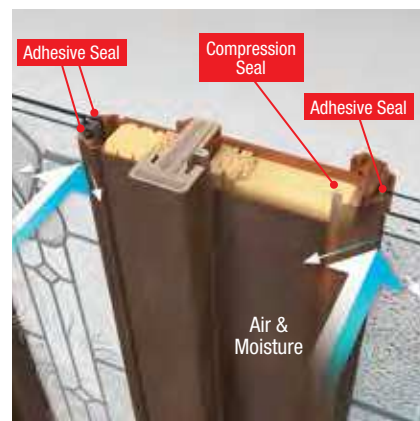

6 Lip-lite frame (shown right) features a **compression seal** against weather on the outside of the **door** and an **adhesive seal** against weather on the outside of the **glass**. **Flush-glazed glass** (shown left) is built directly into the door without a Lip-lite frame, featuring a **high-performance adhesive weather seal** inside and out.