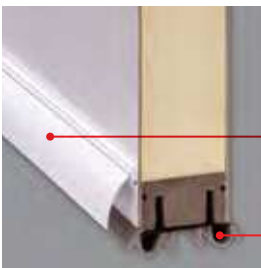

Rain Deflector

Bottom Sweep

Bottom of door;
exterior view.