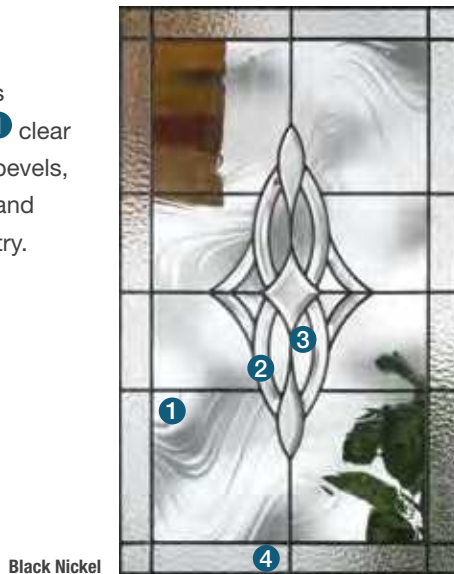

Black Nickel